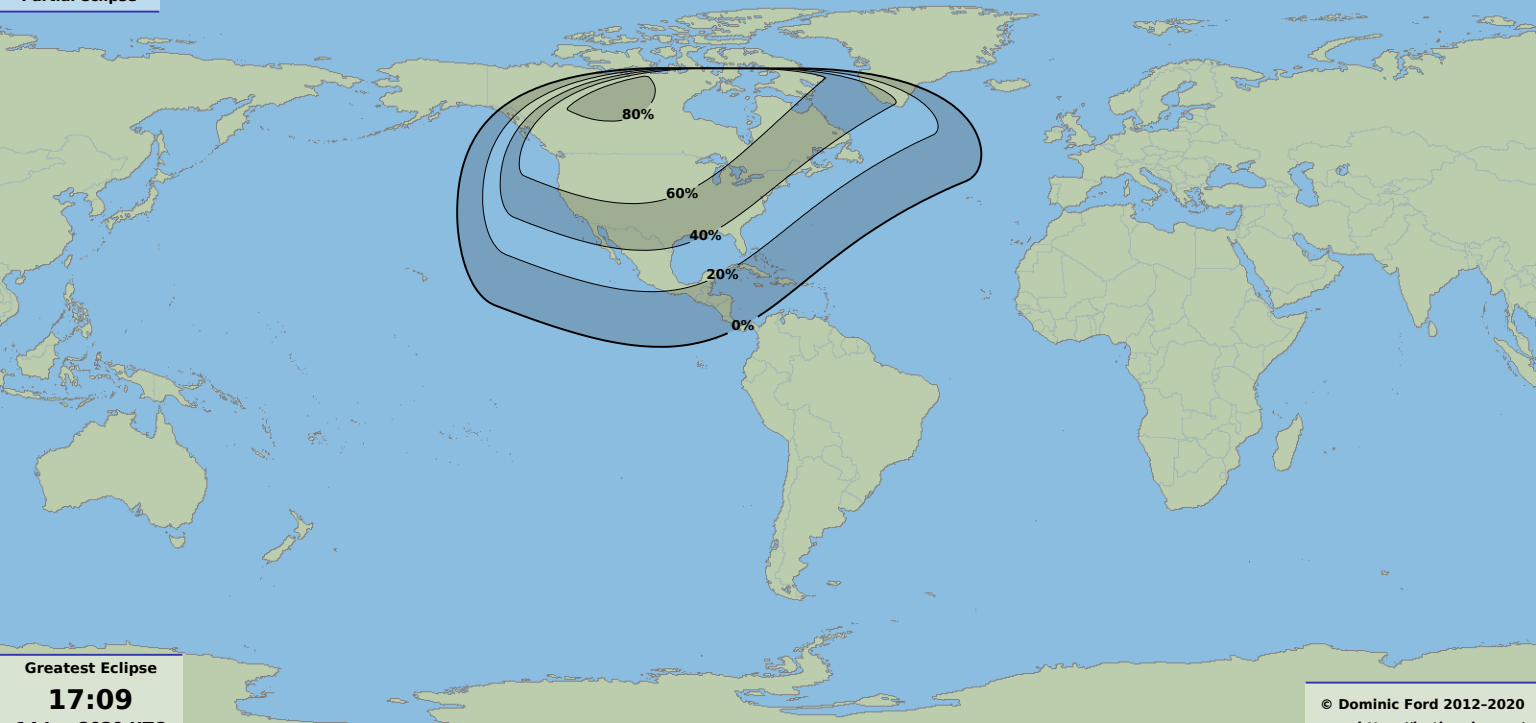

Partial eclipse

Greatest Eclipse

17:09

14 Jan 2029 UTC

© Dominic Ford 2012-2020

<https://in-the-sky.org/>