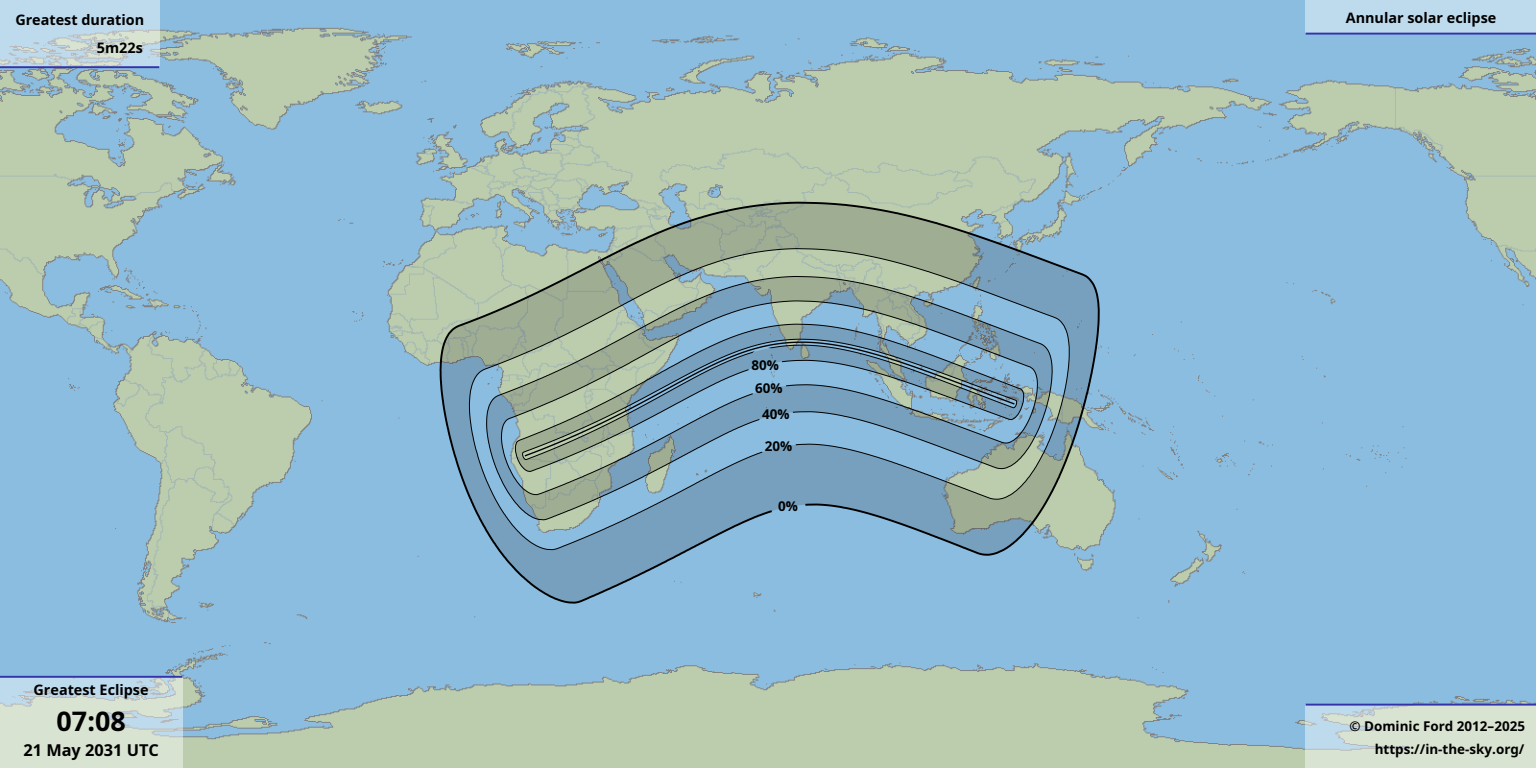

Greatest duration

5m22s

80%
60%
40%
20%
0%

Greatest Eclipse

07:08

21 May 2031 UTC