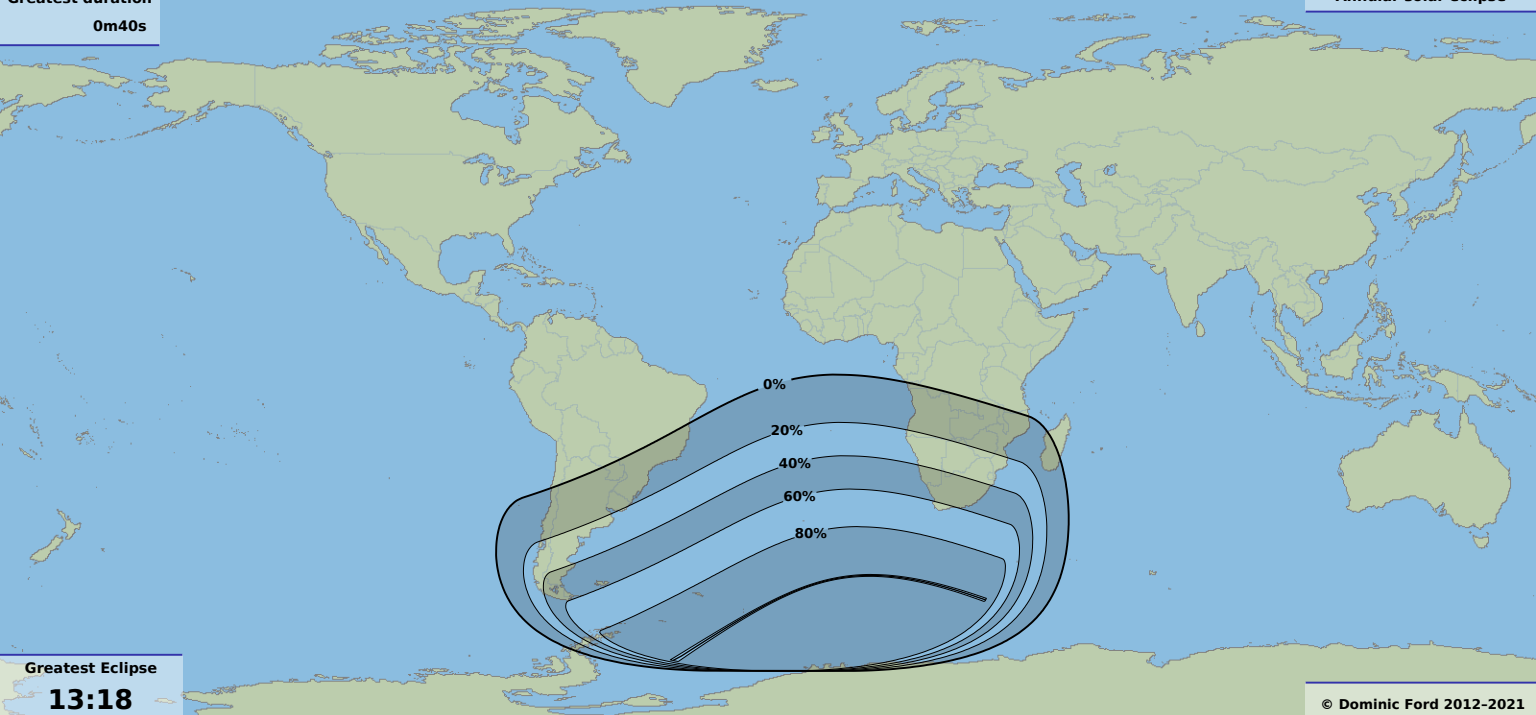

Greatest duration  
0m40s

Annular solar eclipse

Greatest Eclipse  
**13:18**  
9 May 2032 UTC

© Dominic Ford 2012-2021  
<https://in-the-sky.org/>