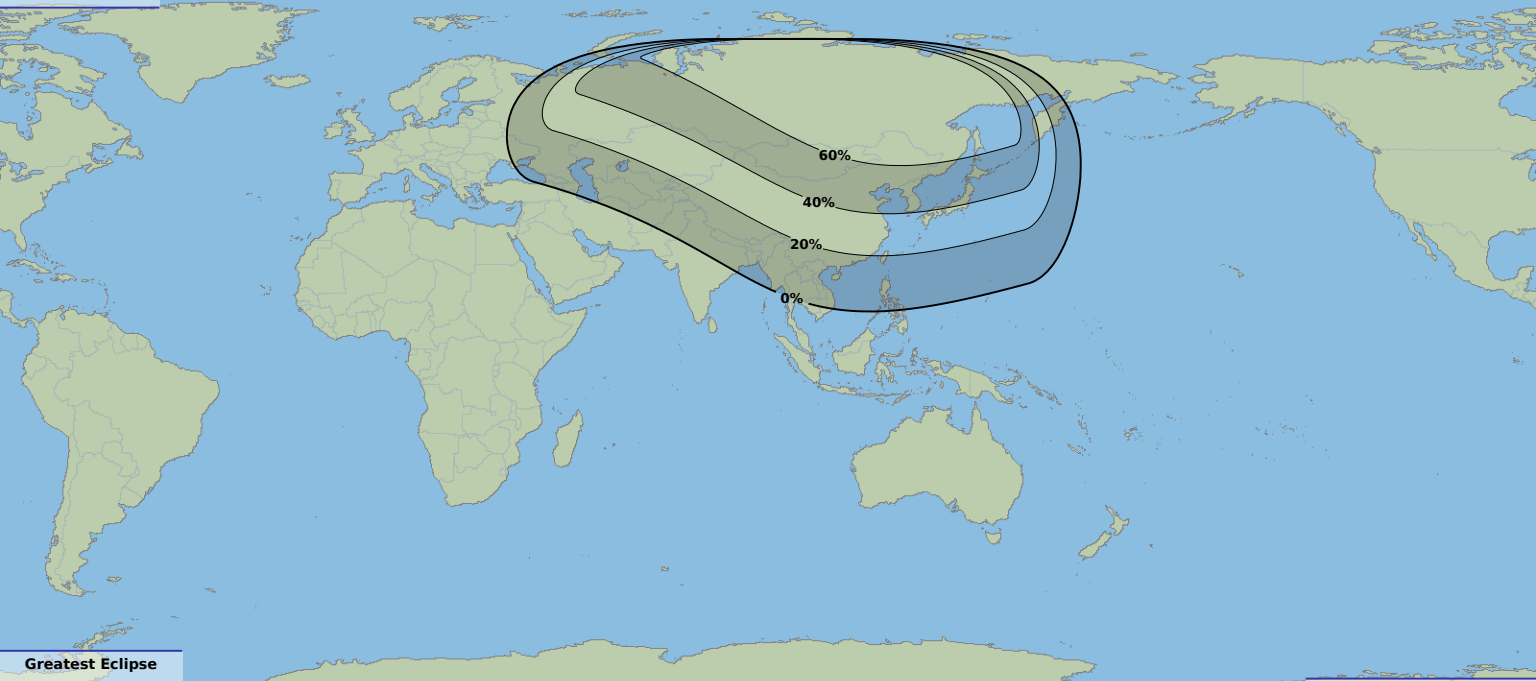

Partial eclipse

Greatest Eclipse

05:28

3 Nov 2032 UTC