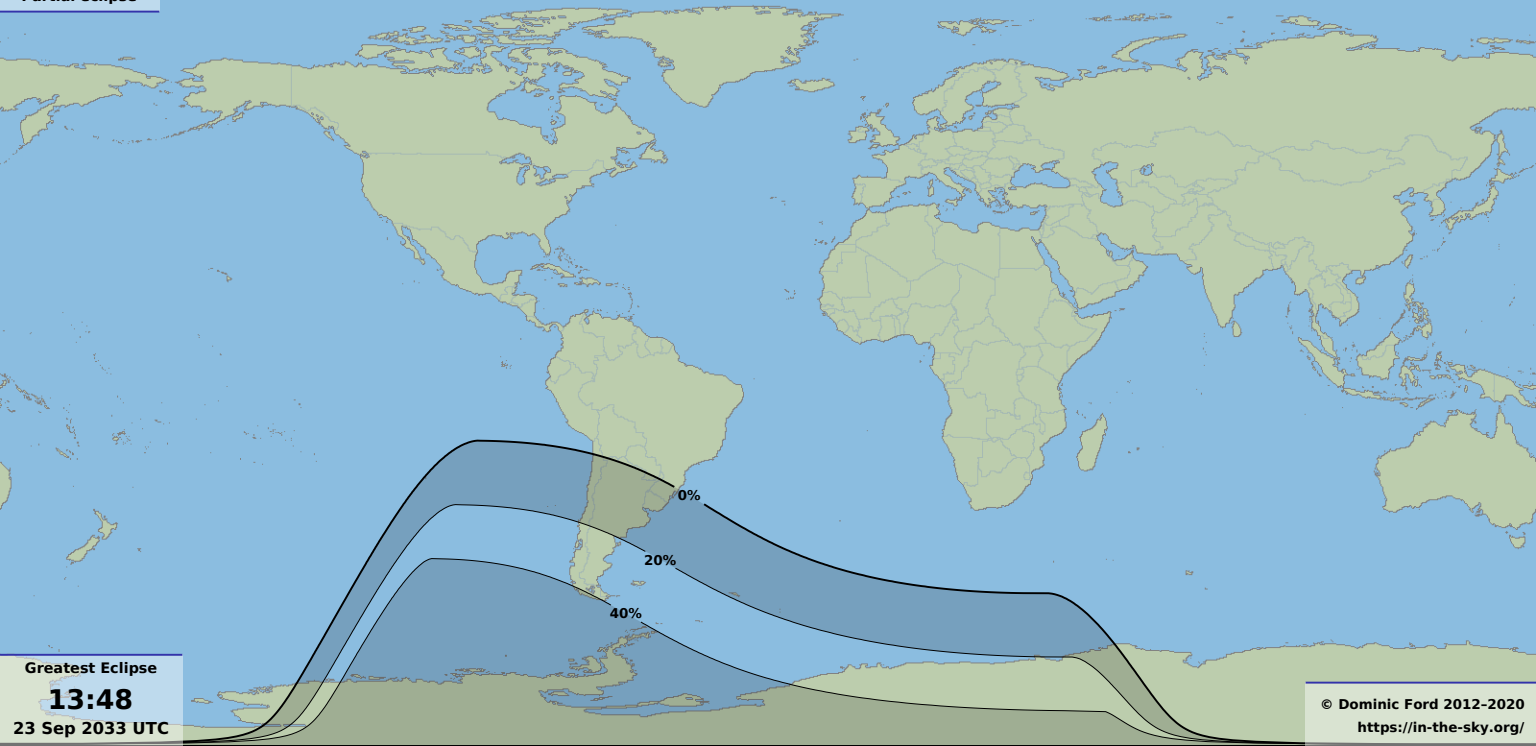

**Partial eclipse**

**Greatest Eclipse**  
**13:48**  
23 Sep 2033 UTC