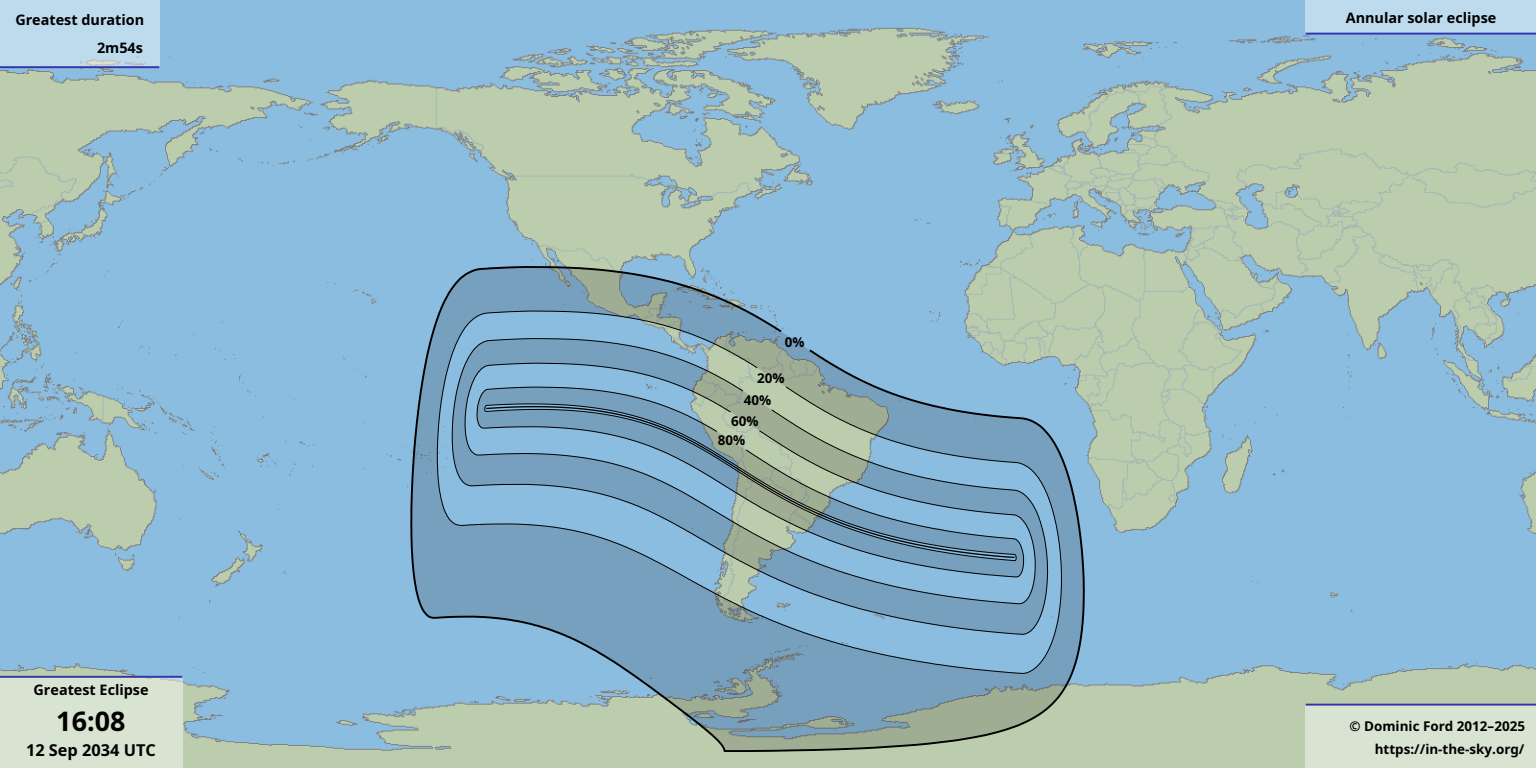

Greatest duration
2m54s

Greatest Eclipse
16:08
12 Sep 2034 UTC