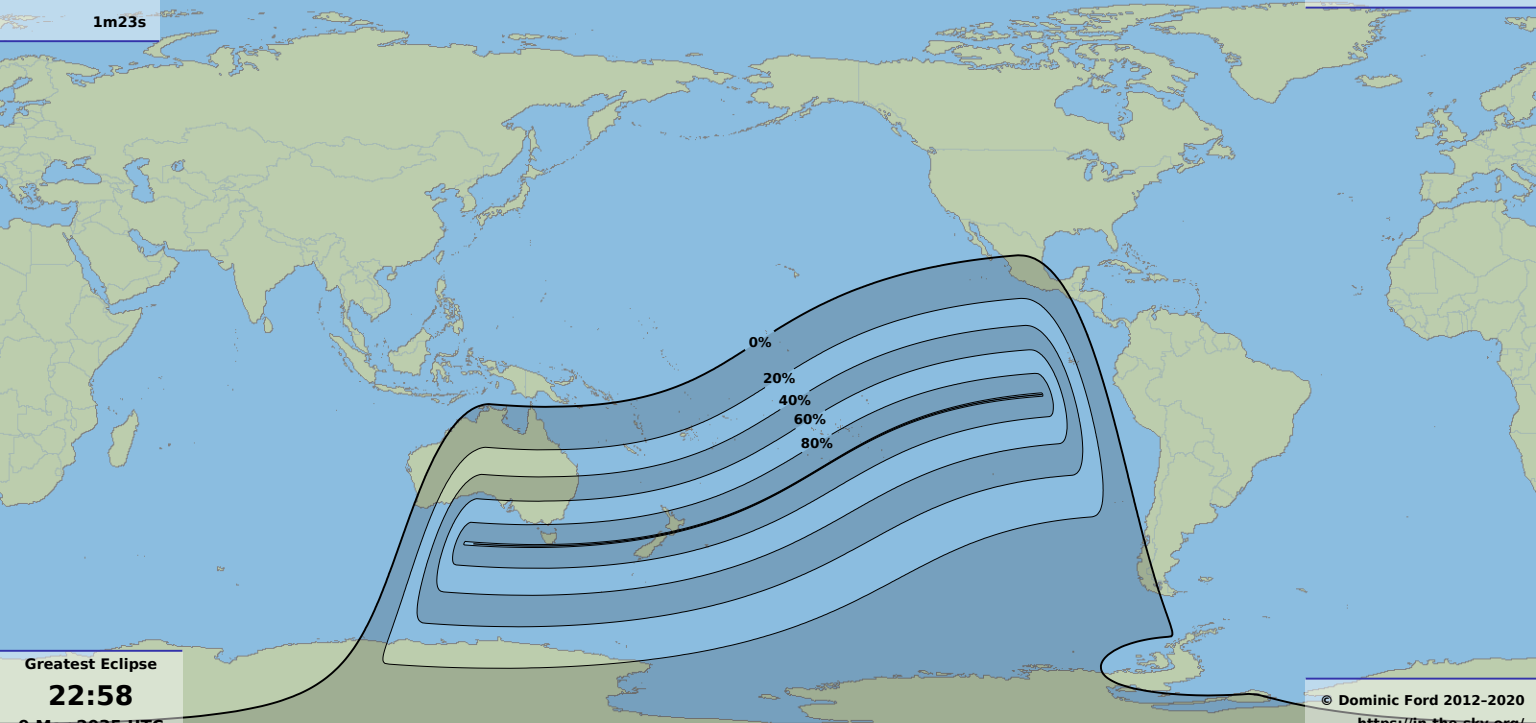

Greatest duration

1m23s

Annular solar eclipse

Greatest Eclipse

22:58

9 Mar 2035 UTC

© Dominic Ford 2012-2020

<https://in-the-sky.org/>