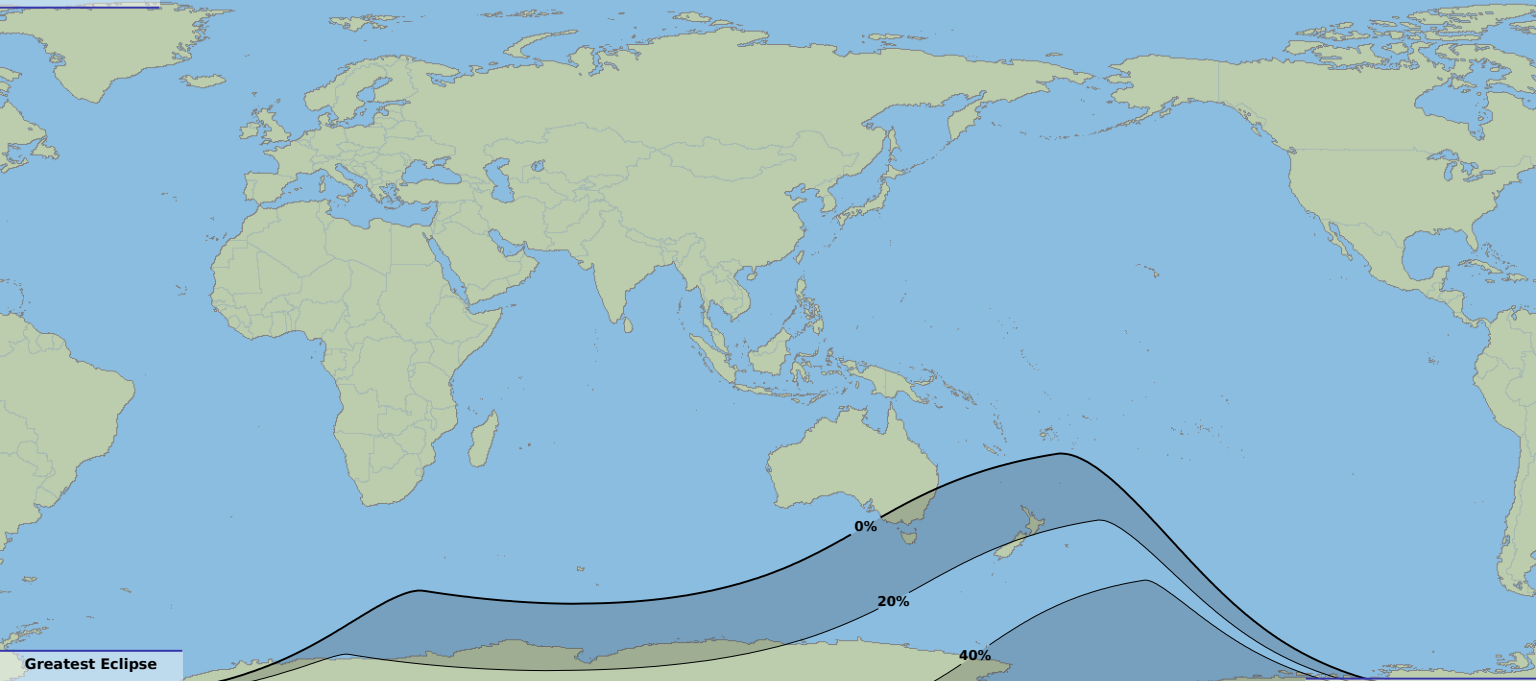

**Partial eclipse**

**Greatest Eclipse**

**04:38**

**27 Feb 2036 UTC**

© Dominic Ford 2012-2020

<https://in-the-sky.org/>