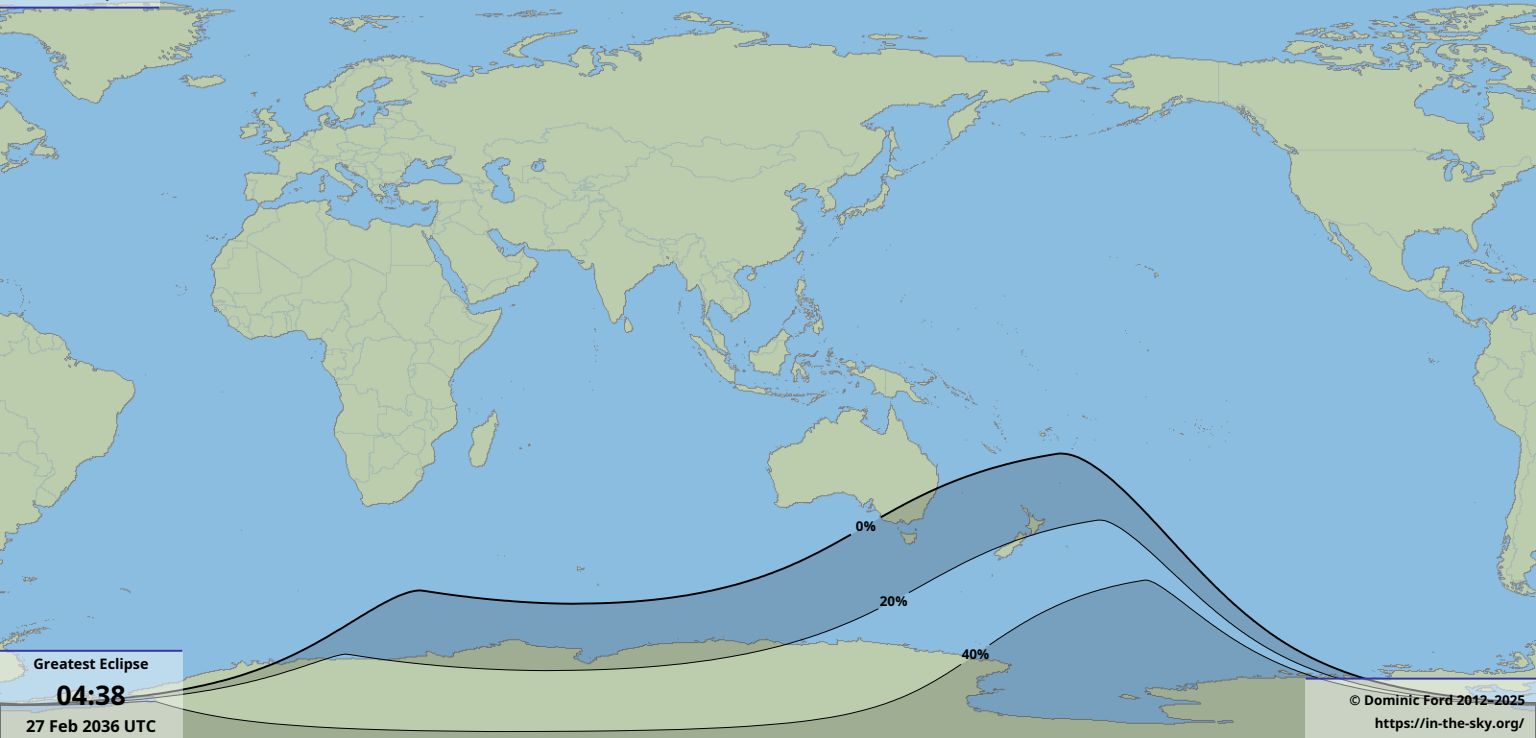

Partial eclipse

Greatest Eclipse

04:38

27 Feb 2036 UTC

© Dominic Ford 2012–2025

<https://in-the-sky.org/>