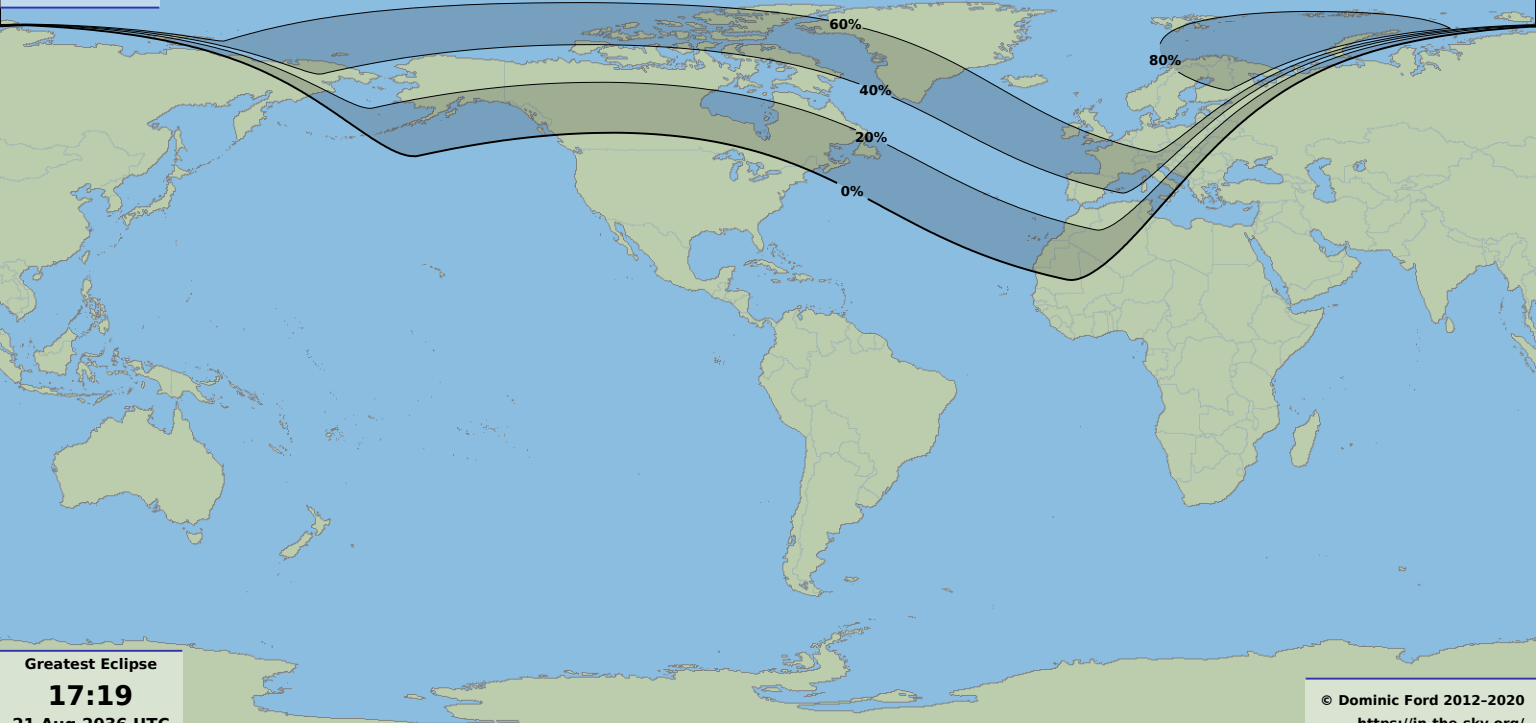

**Partial eclipse**

**Greatest Eclipse**  
**17:19**  
21 Aug 2036 UTC