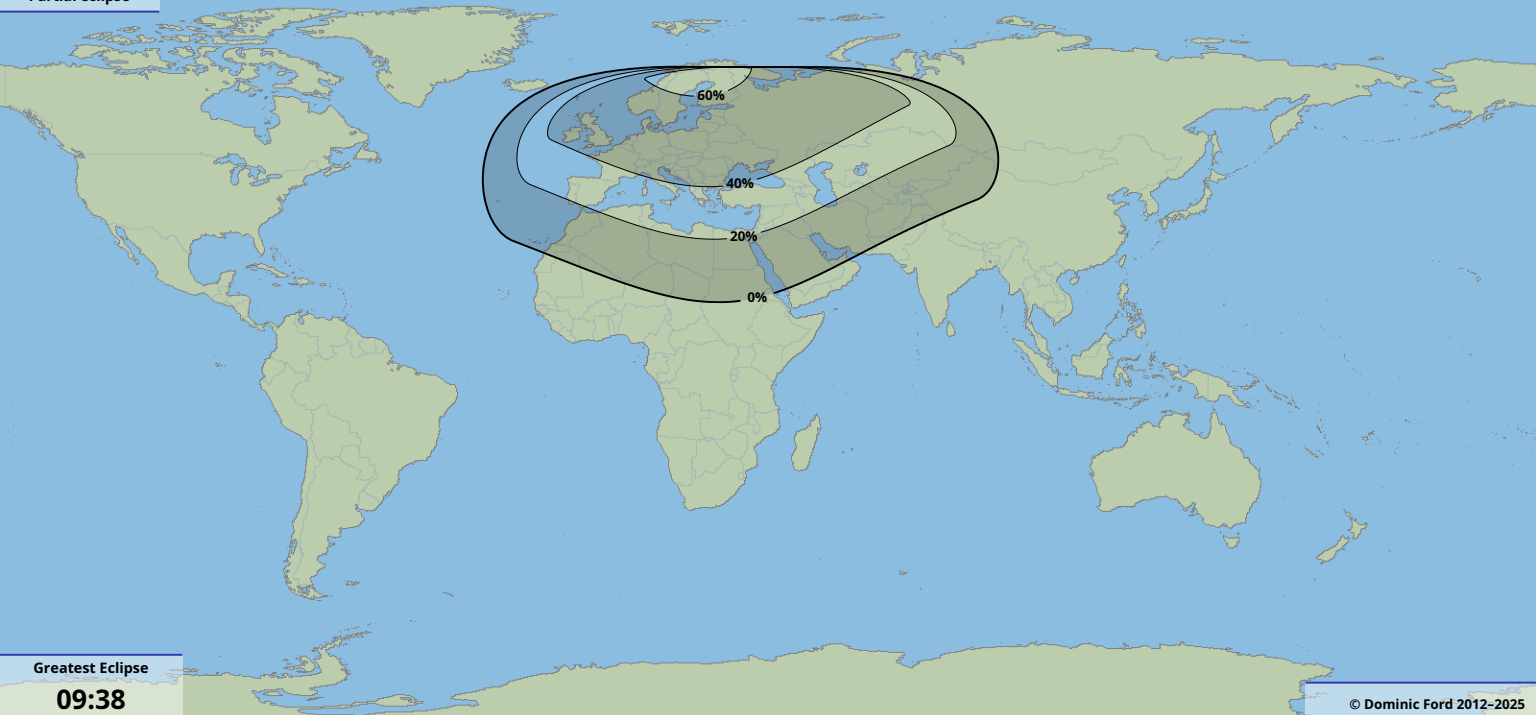

Partial eclipse

Greatest Eclipse

09:38

16 Jan 2037 UTC