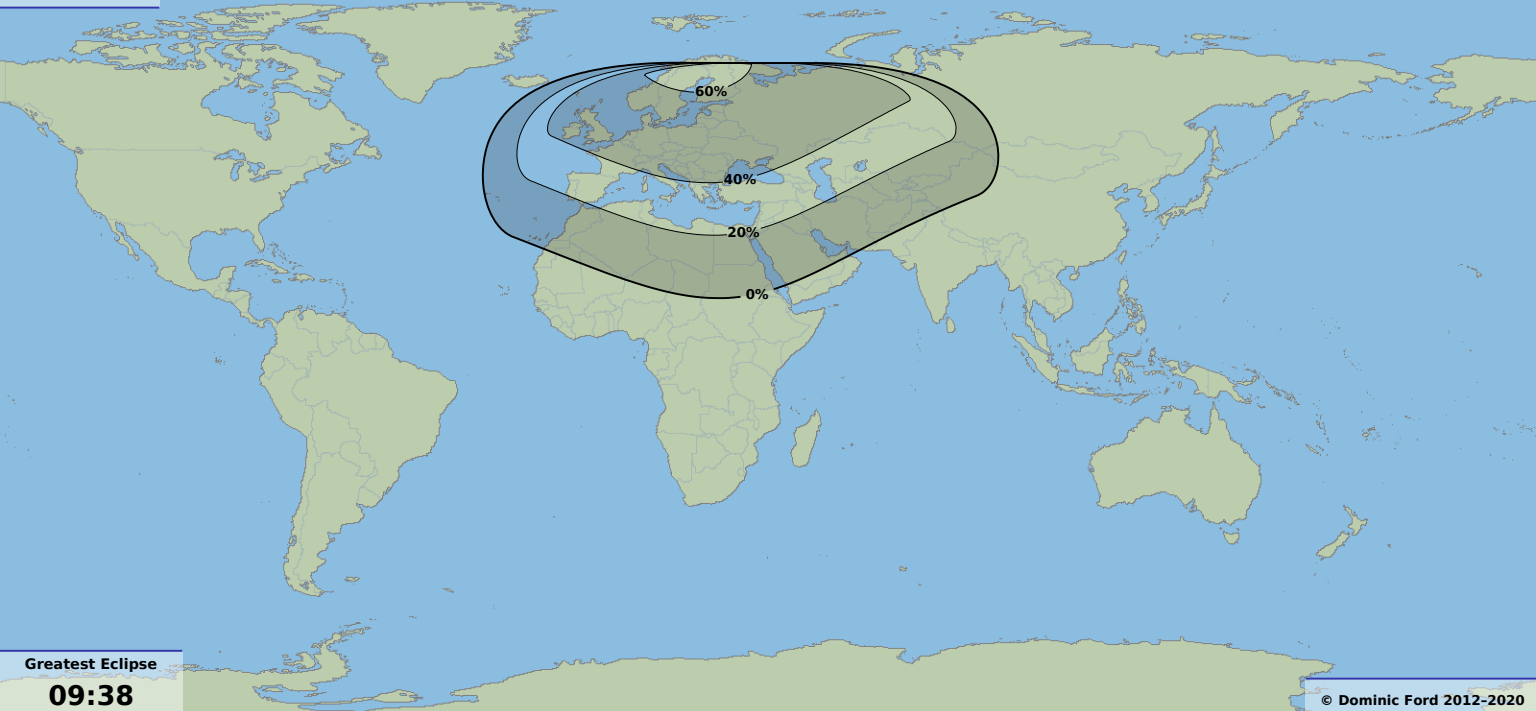

Partial eclipse

Greatest Eclipse

09:38

16 Jan 2037 UTC