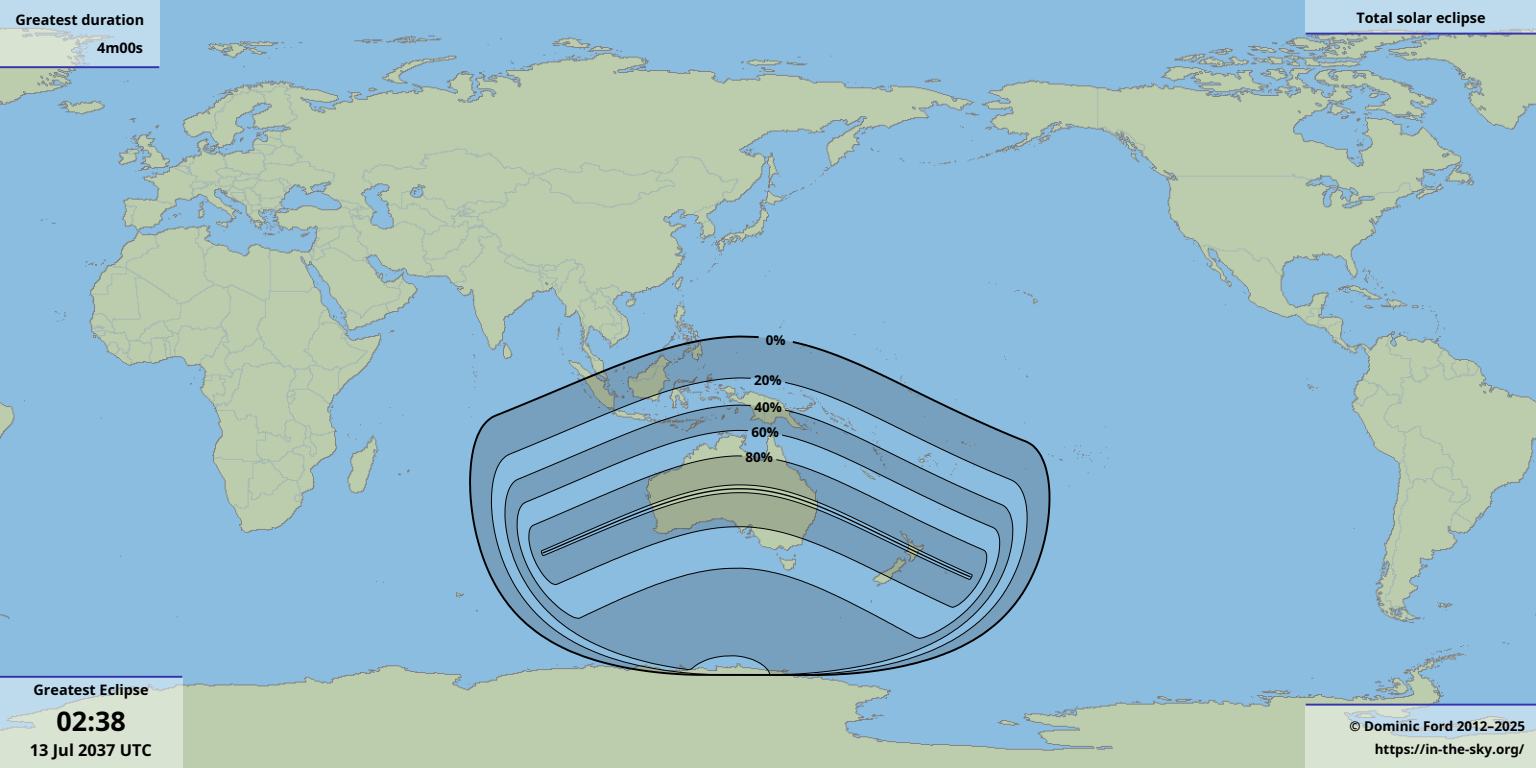

Greatest duration

4m00s

Greatest Eclipse

**02:38**

13 Jul 2037 UTC