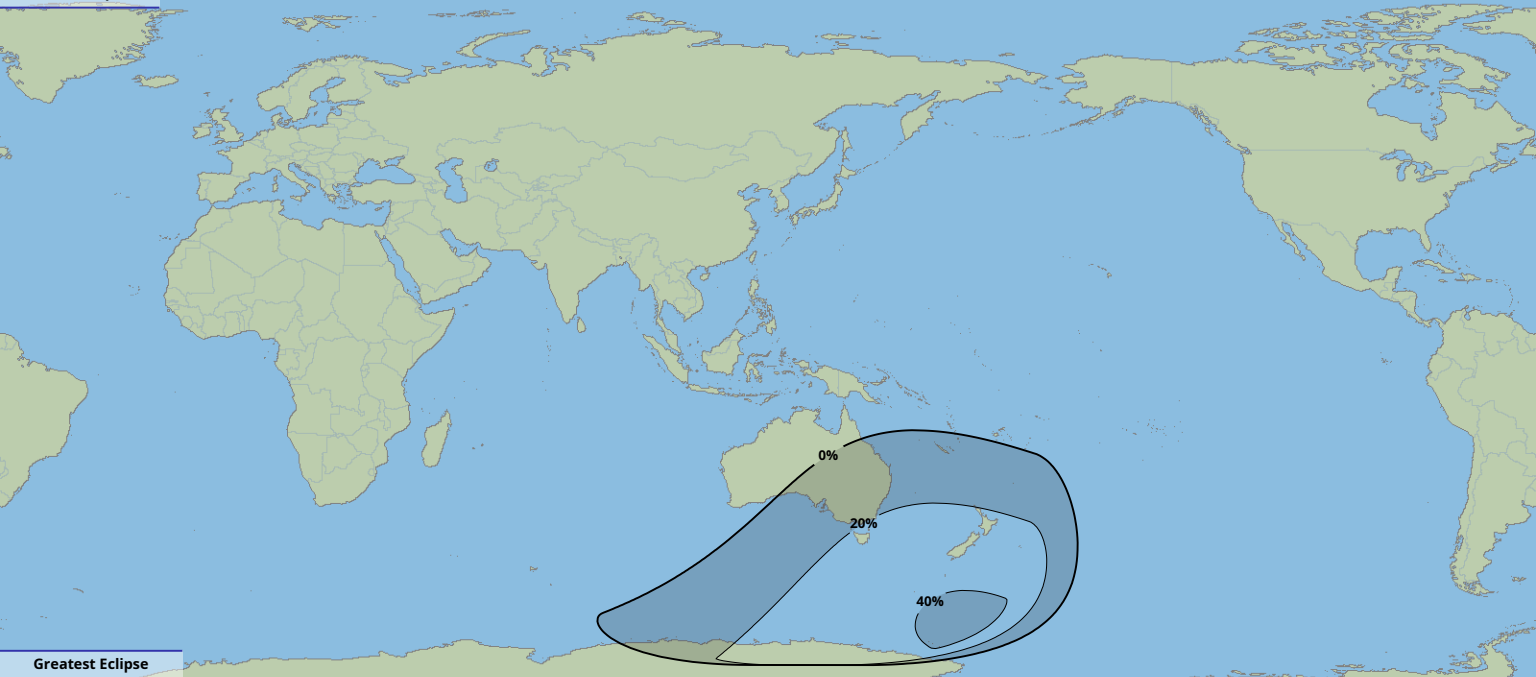

Partial eclipse

Greatest Eclipse

03:38

11 May 2040 UTC