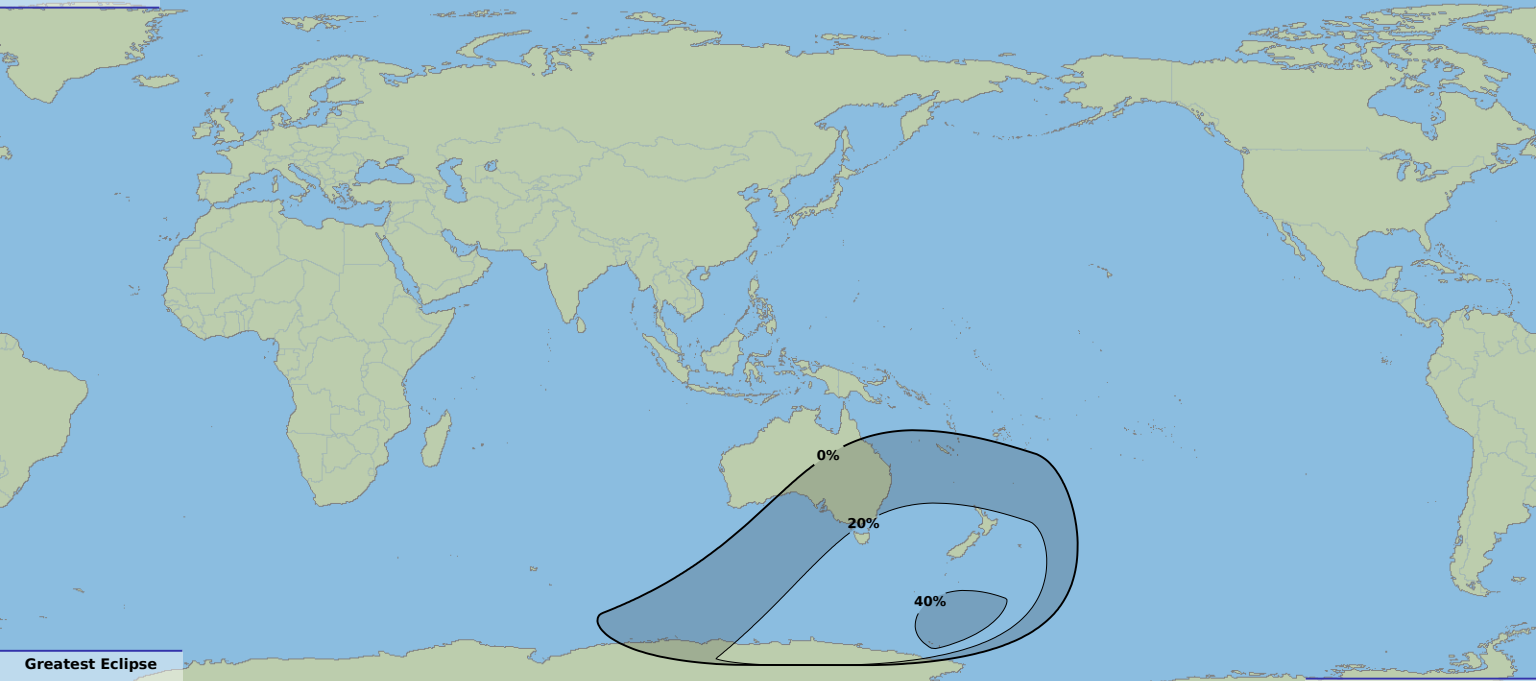

Partial eclipse

Greatest Eclipse

03:38

11 May 2040 UTC

© Dominic Ford 2012-2020

<https://in-the-sky.org/>