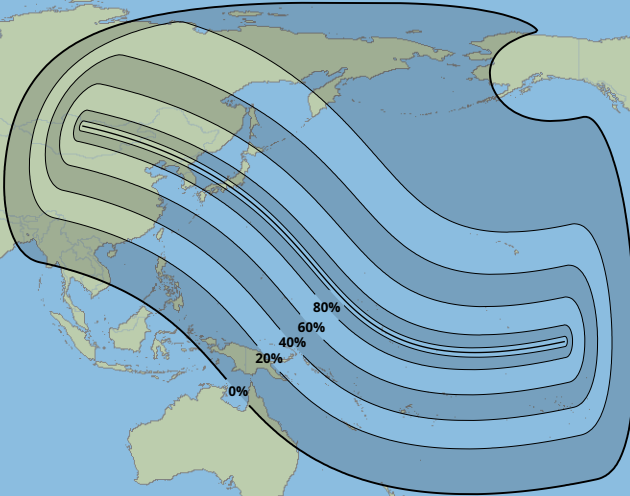

Greatest duration
6m05s

Greatest Eclipse
01:28
25 Oct 2041 UTC