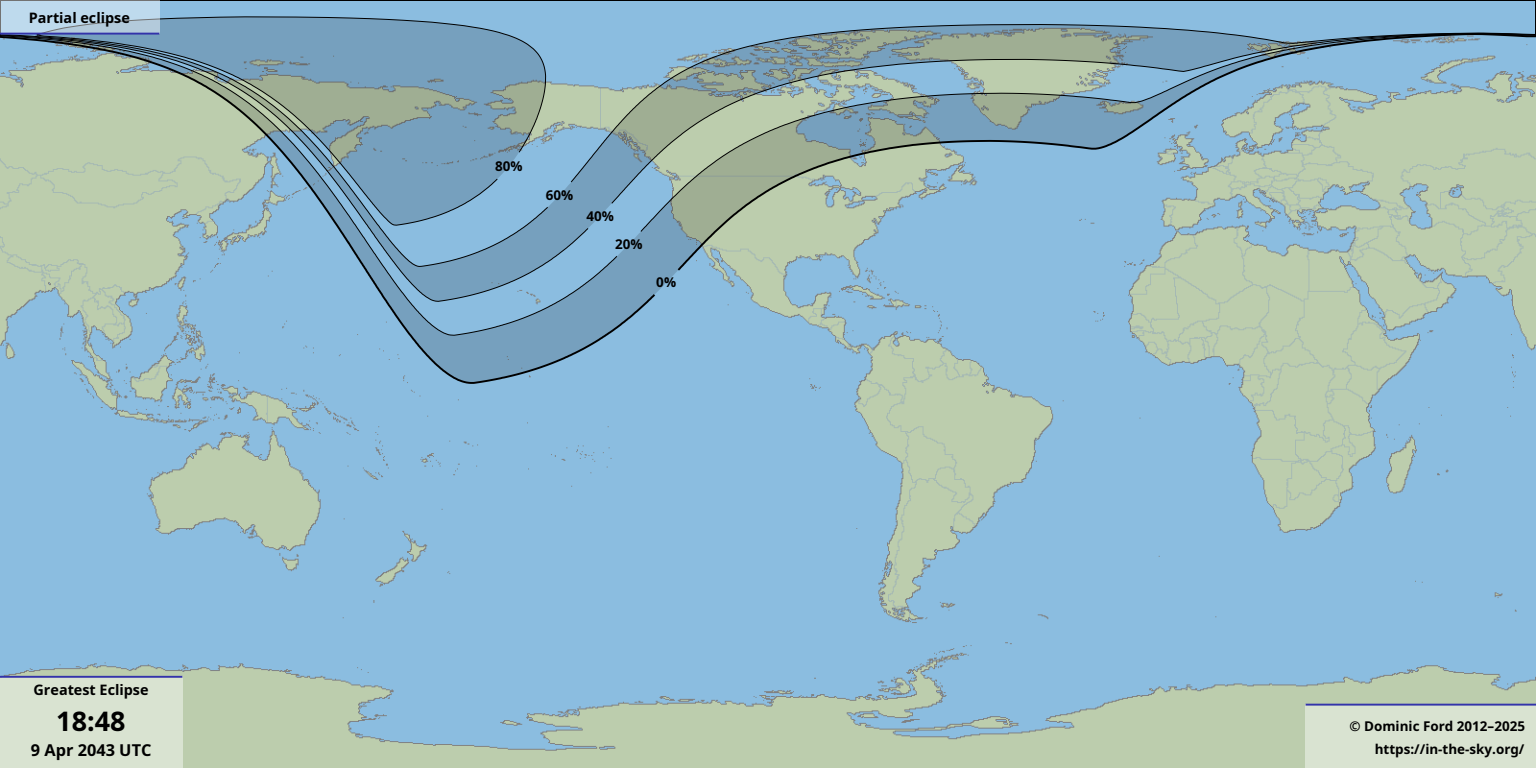

Partial eclipse

Greatest Eclipse

**18:48**

9 Apr 2043 UTC

© Dominic Ford 2012–2025

<https://in-the-sky.org/>