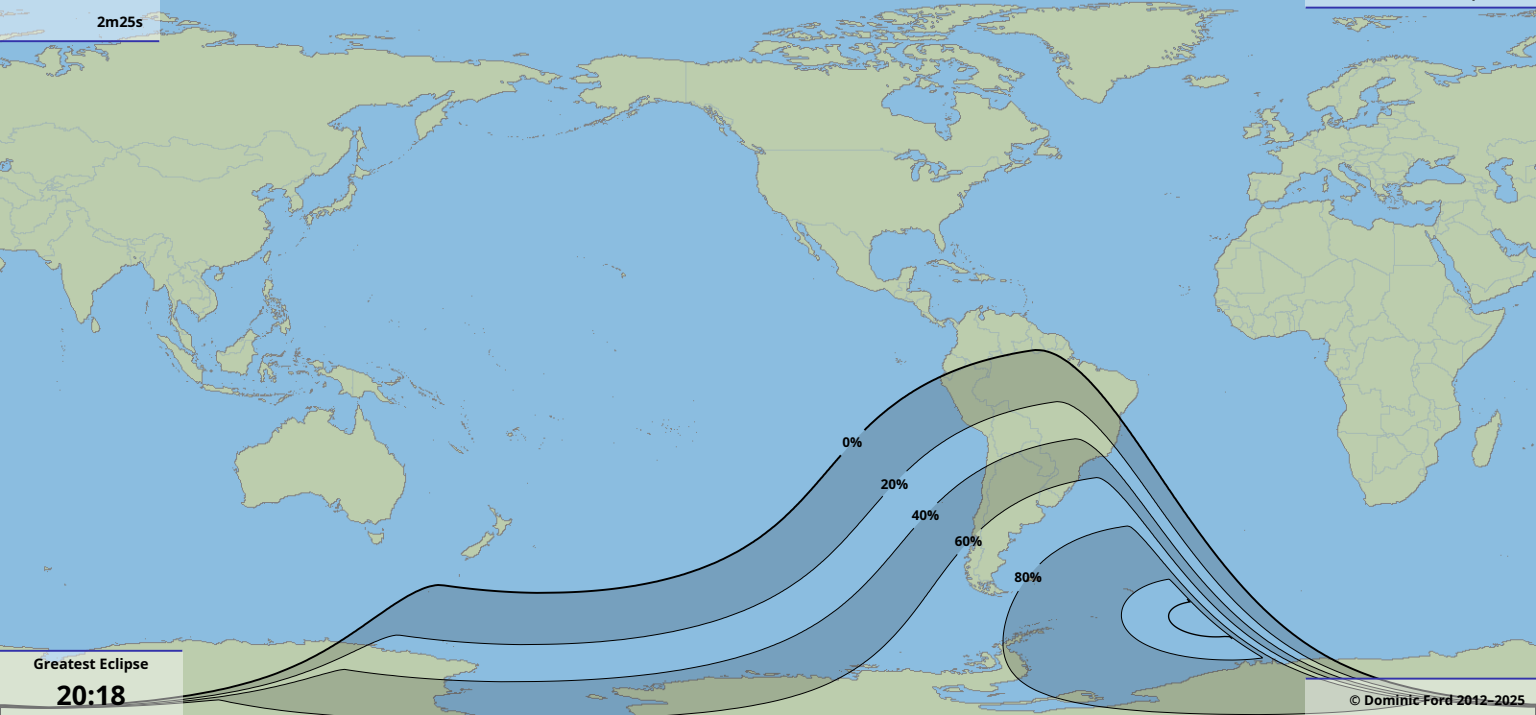

Greatest duration  
2m25s

Greatest Eclipse  
**20:18**  
28 Feb 2044 UTC