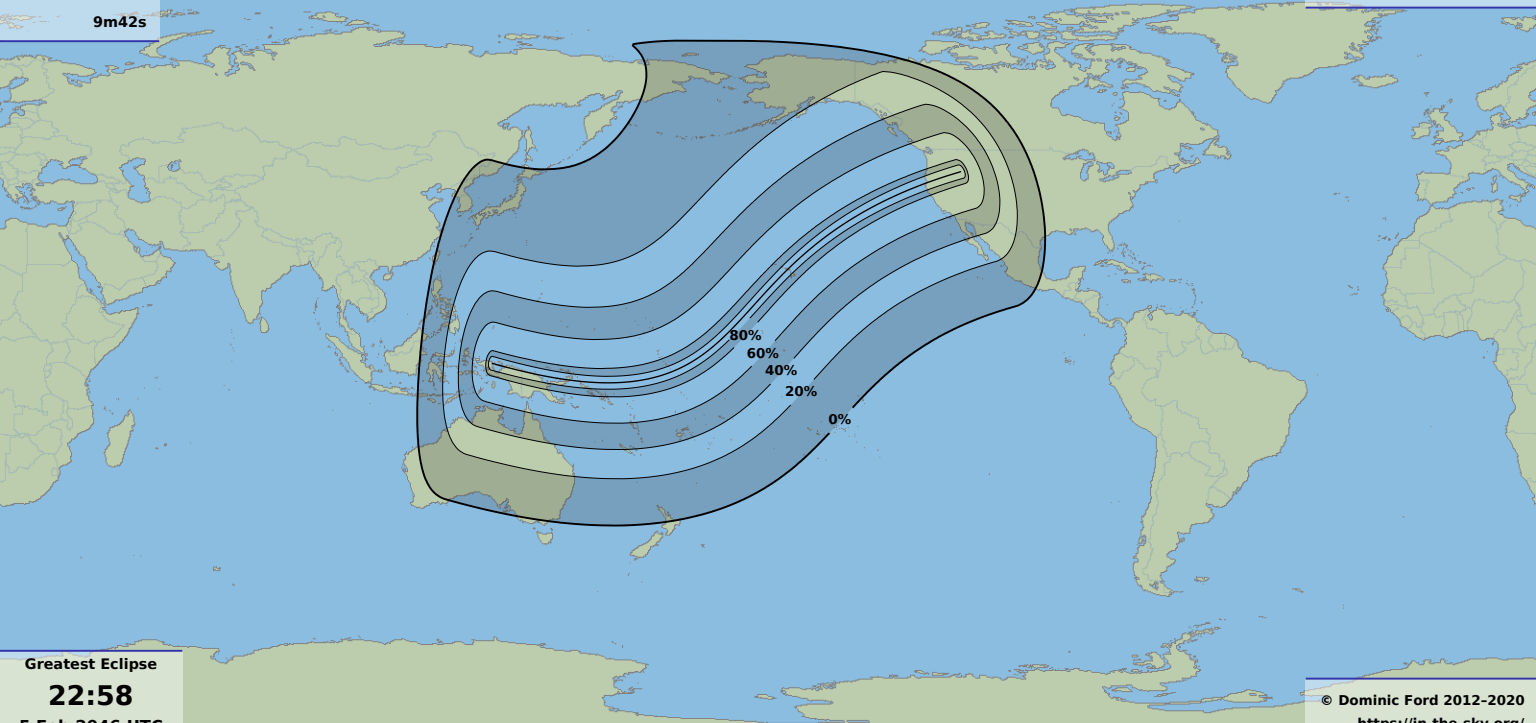

Greatest duration

9m42s

Annular solar eclipse

Greatest Eclipse

22:58

5 Feb 2046 UTC

© Dominic Ford 2012-2020

<https://in-the-sky.org/>