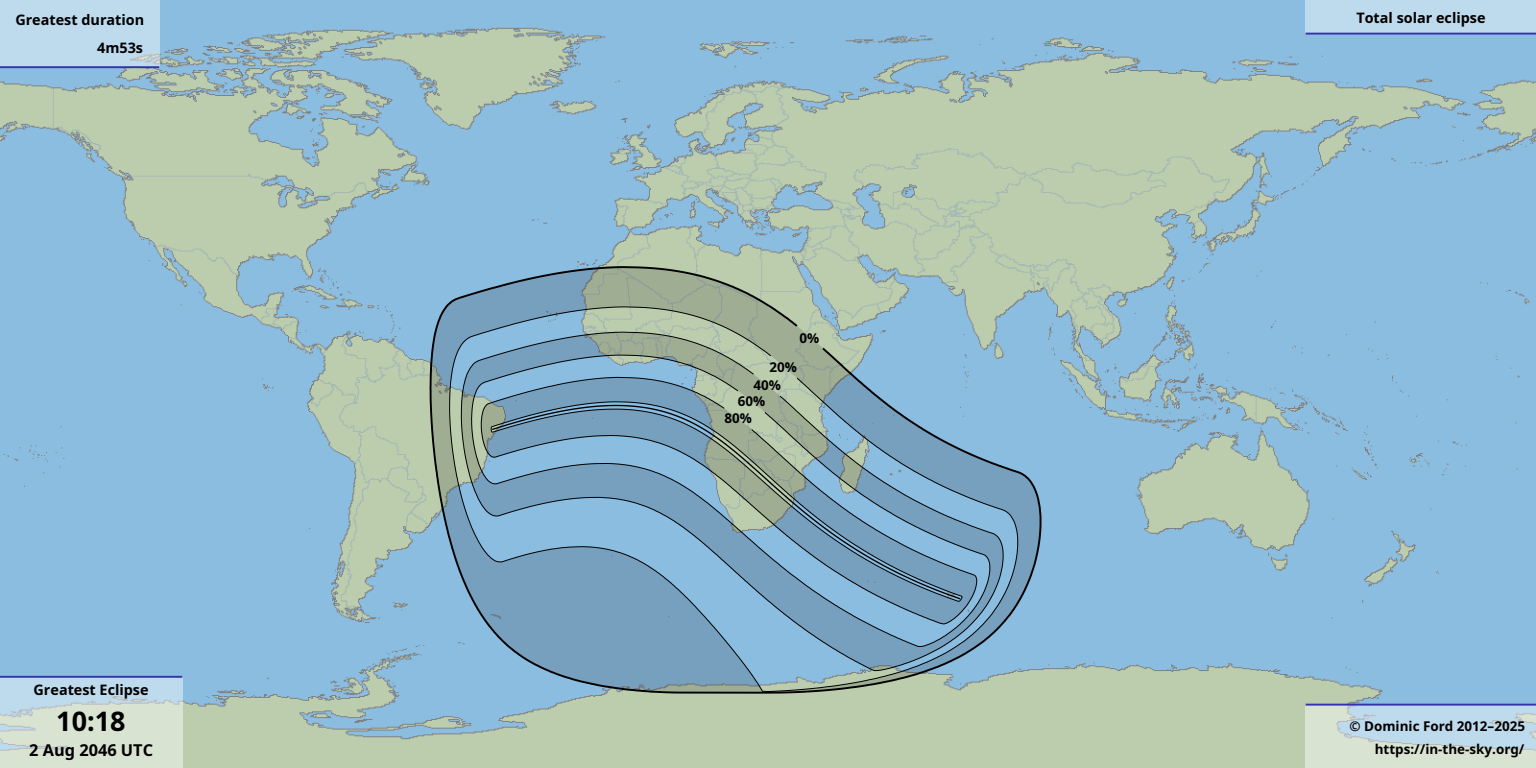

Greatest duration

4m53s

Greatest Eclipse

10:18

2 Aug 2046 UTC