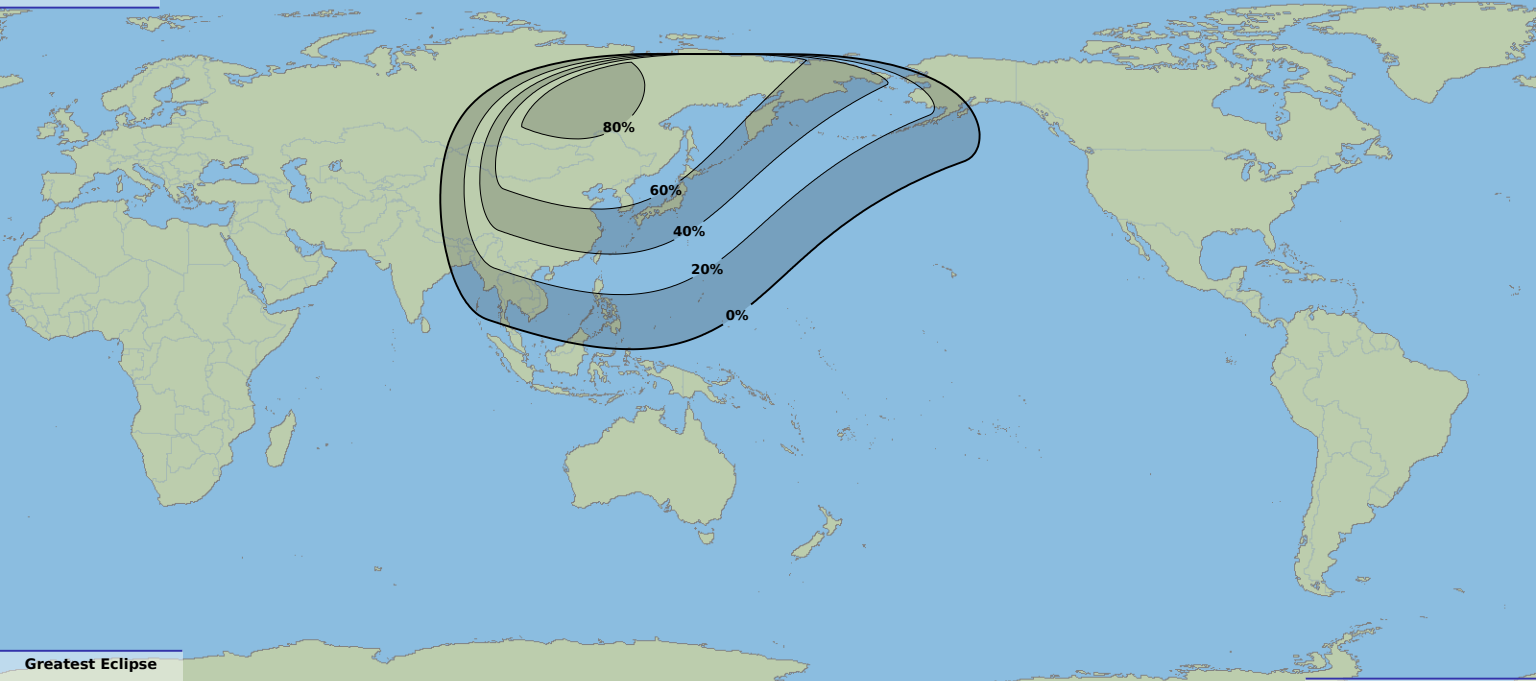

Partial eclipse

Greatest Eclipse

01:28

26 Jan 2047 UTC