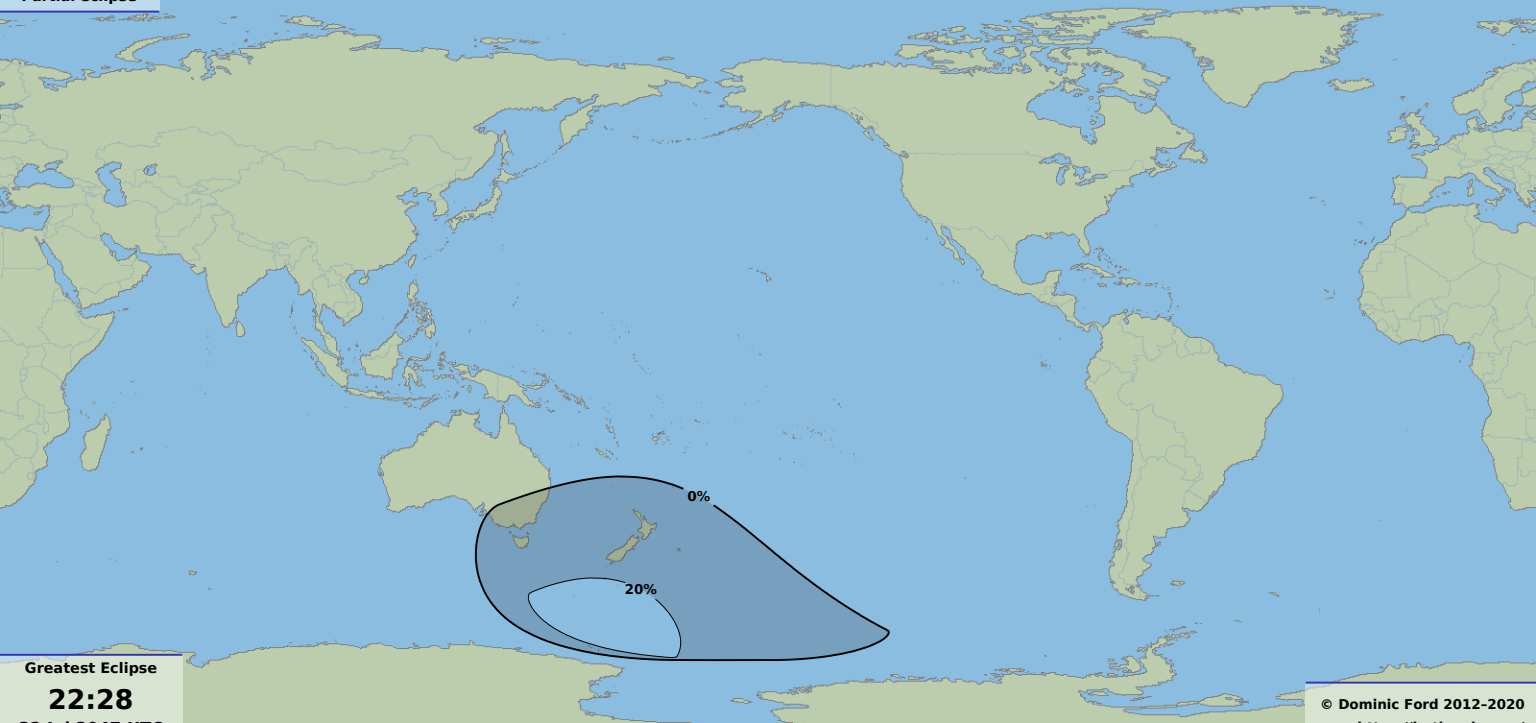

**Partial eclipse**

**Greatest Eclipse**

**22:28**

**22 Jul 2047 UTC**

© Dominic Ford 2012-2020

<https://in-the-sky.org/>