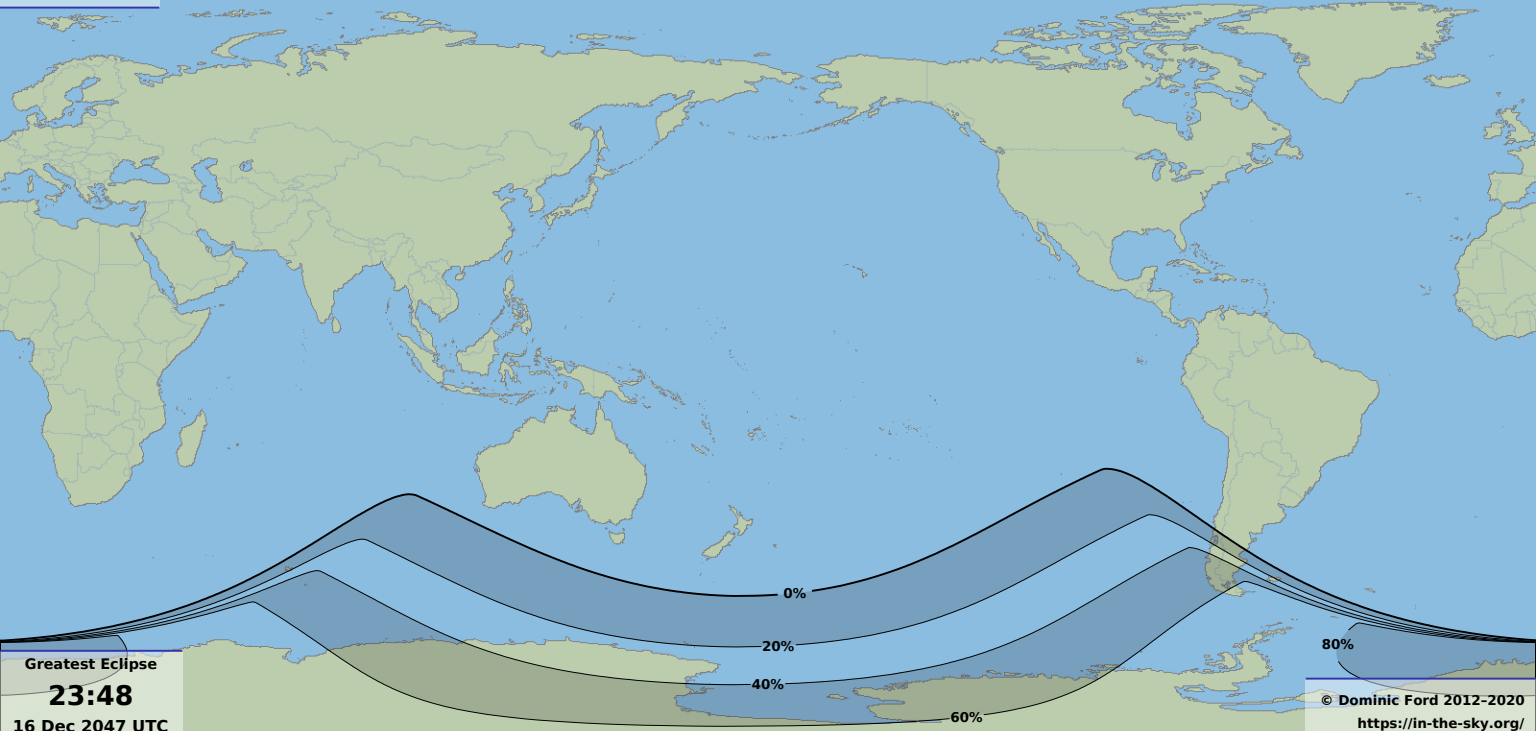

Partial eclipse

Greatest Eclipse
23:48
16 Dec 2047 UTC

© Dominic Ford 2012-2020
<https://in-the-sky.org/>