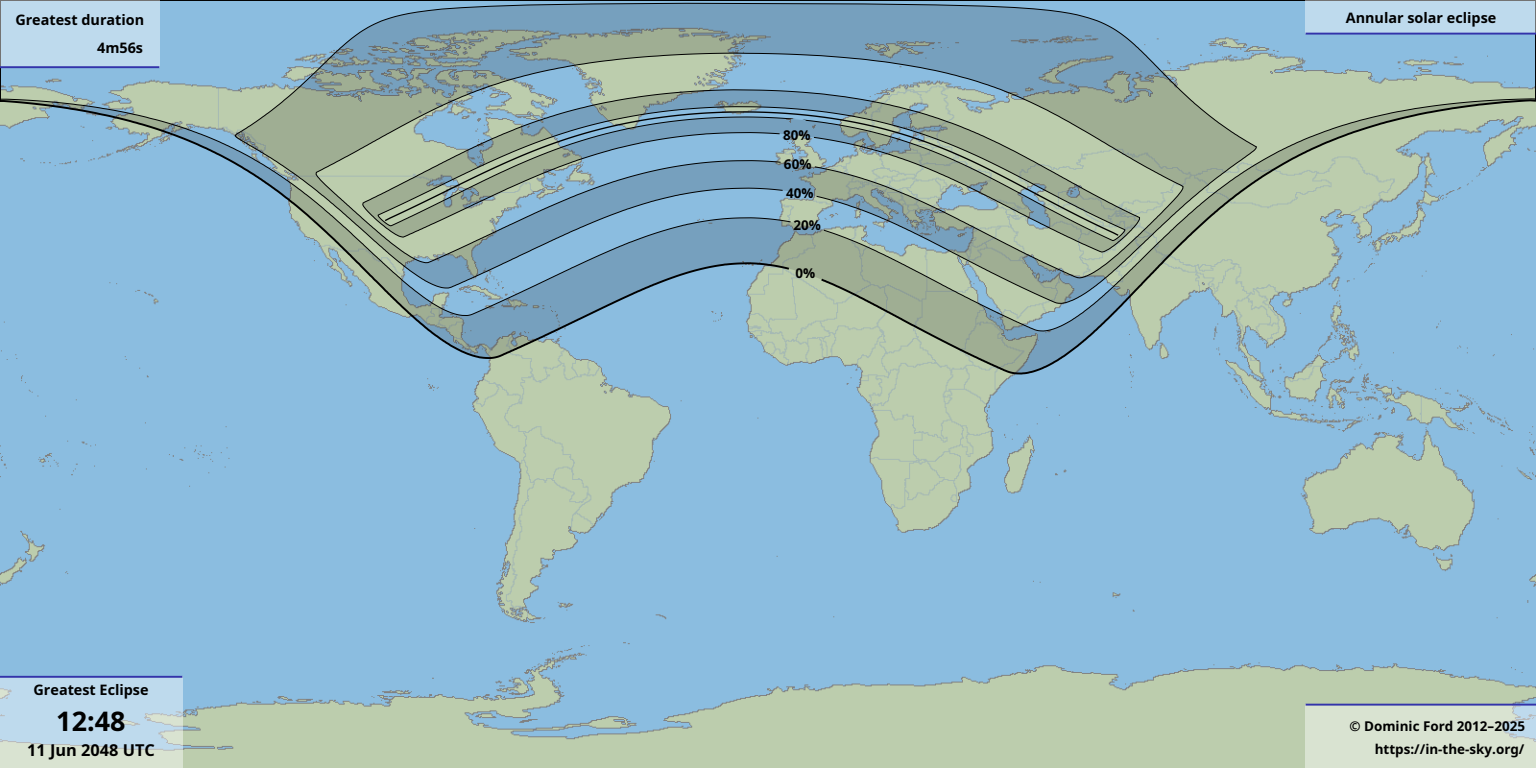

Greatest duration
4m56s

Greatest Eclipse
12:48
11 Jun 2048 UTC