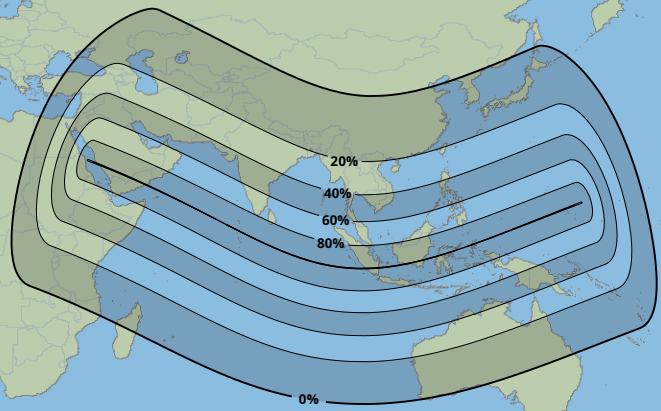

Greatest duration

0m40s

Greatest Eclipse

05:28

25 Nov 2049 UTC