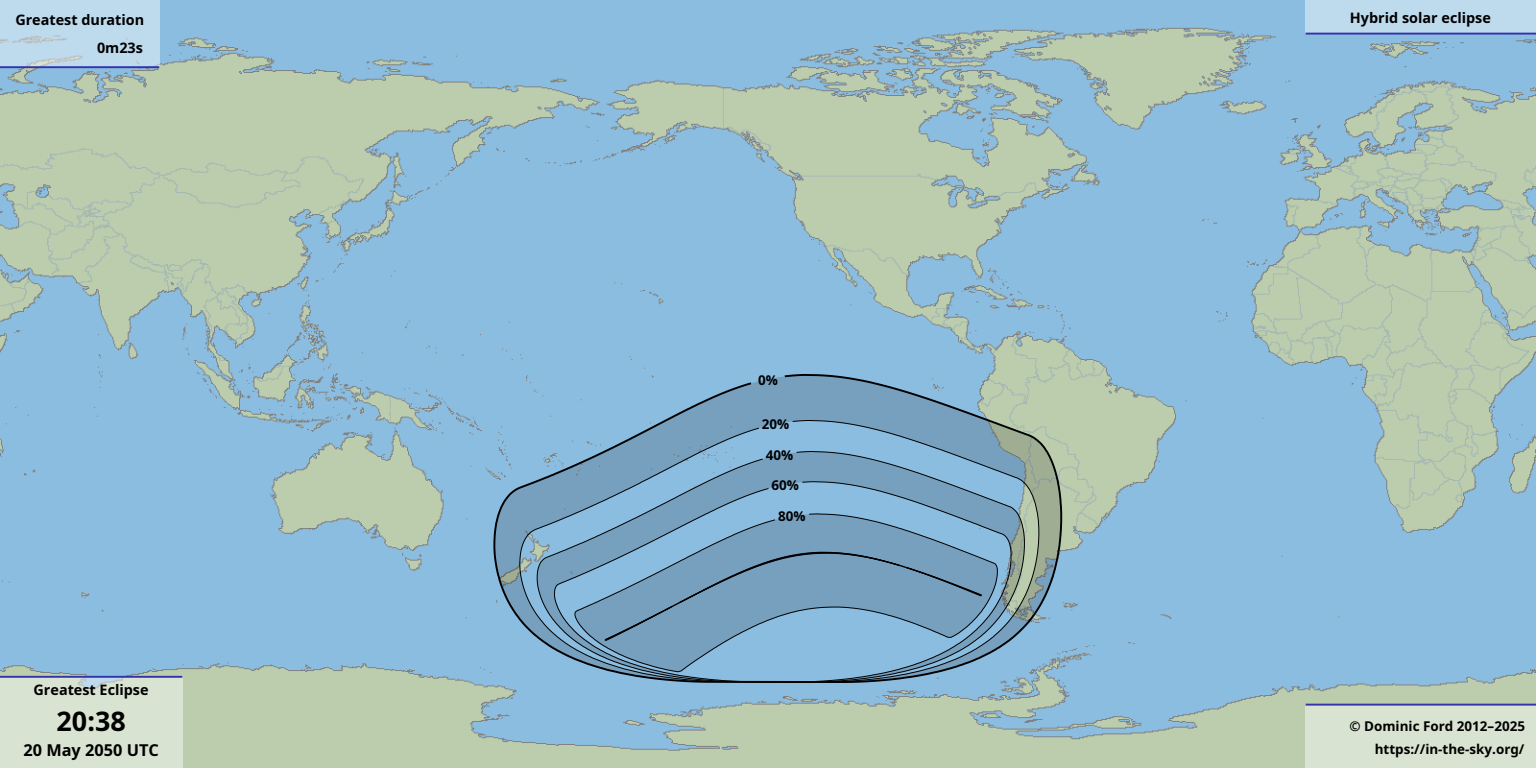

Greatest duration  
0m23s

Greatest Eclipse  
**20:38**  
20 May 2050 UTC