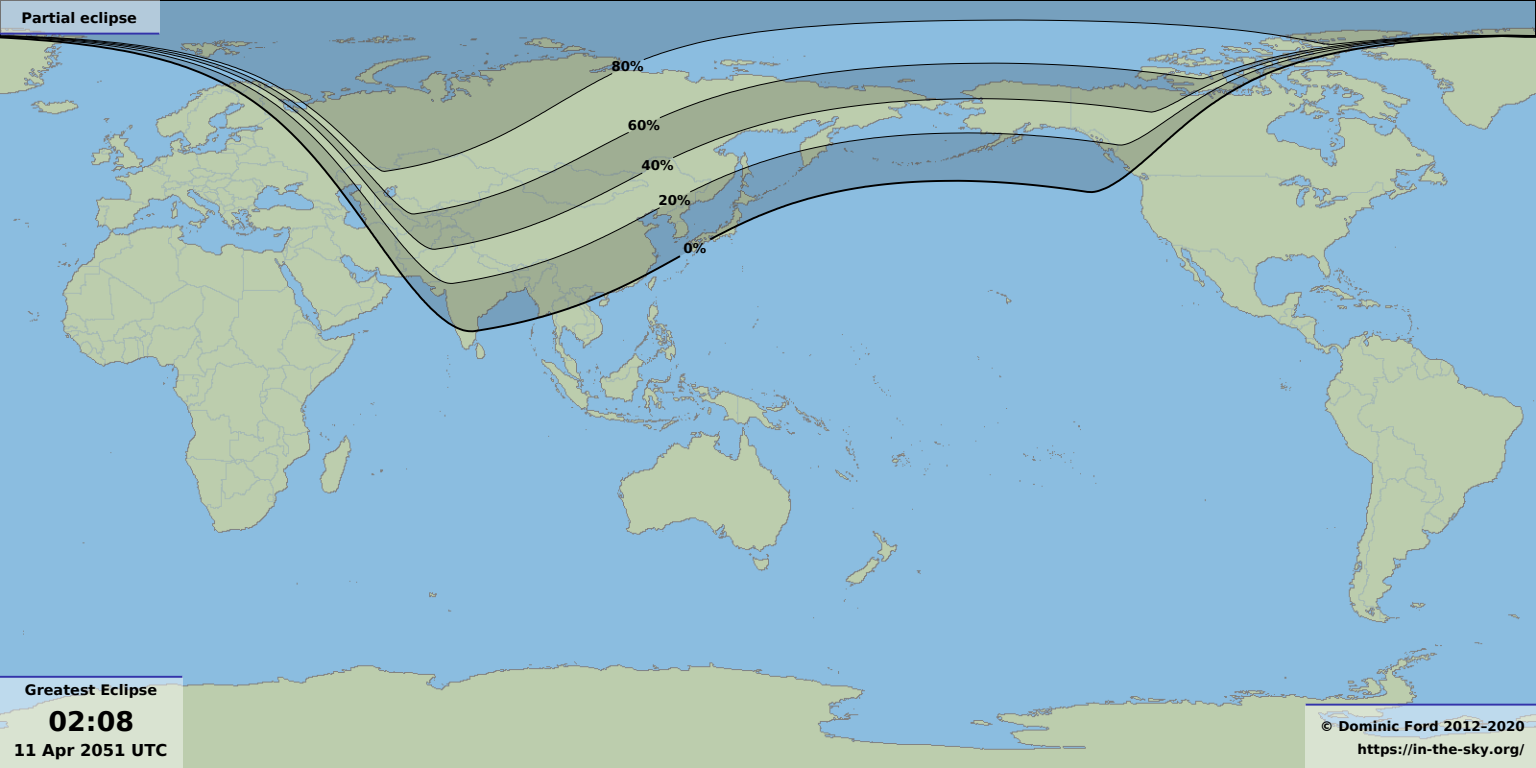

Partial eclipse

Greatest Eclipse

**02:08**

11 Apr 2051 UTC

© Dominic Ford 2012-2020

<https://in-the-sky.org/>