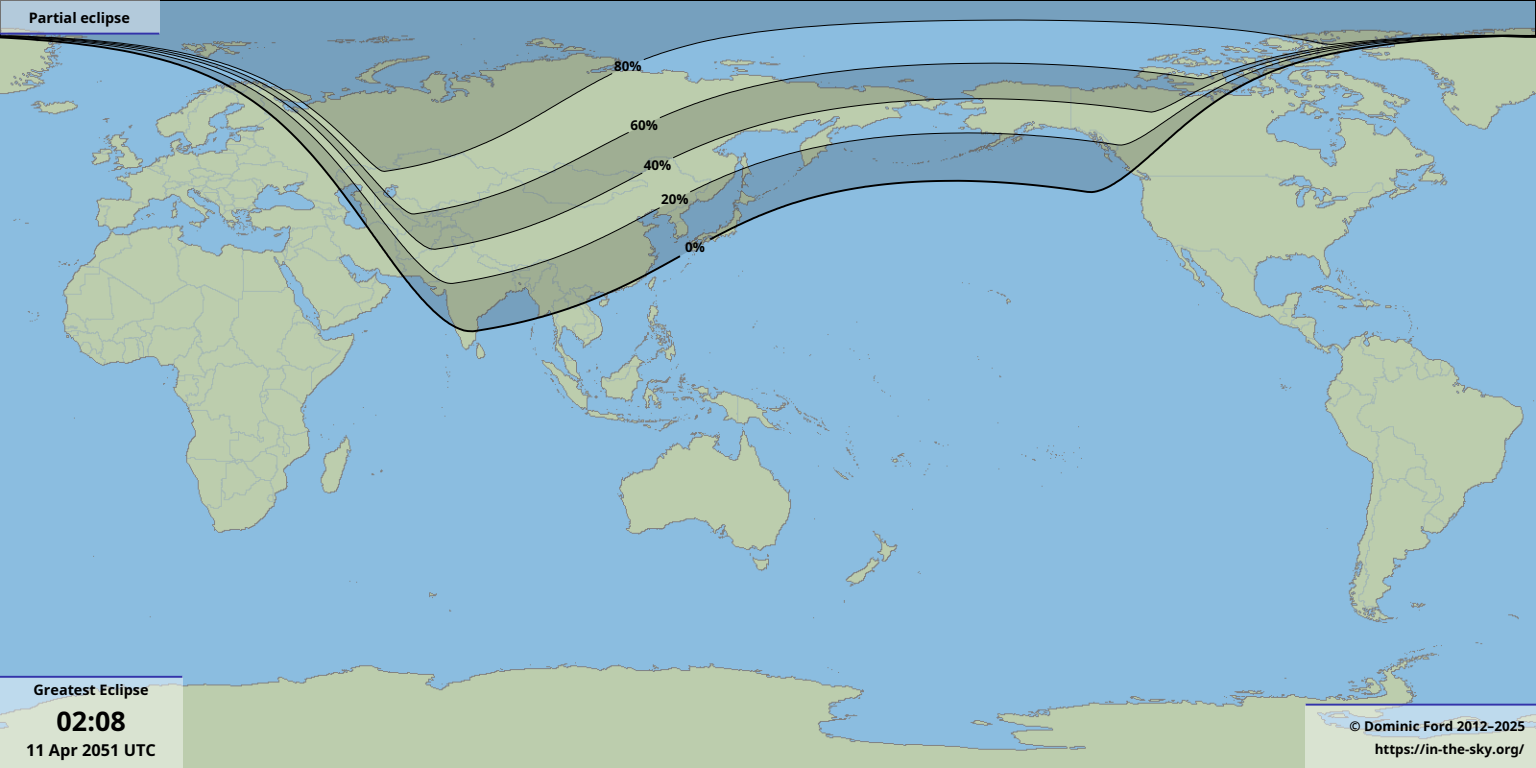

Partial eclipse

Greatest Eclipse

02:08

11 Apr 2051 UTC

© Dominic Ford 2012–2025

<https://in-the-sky.org/>