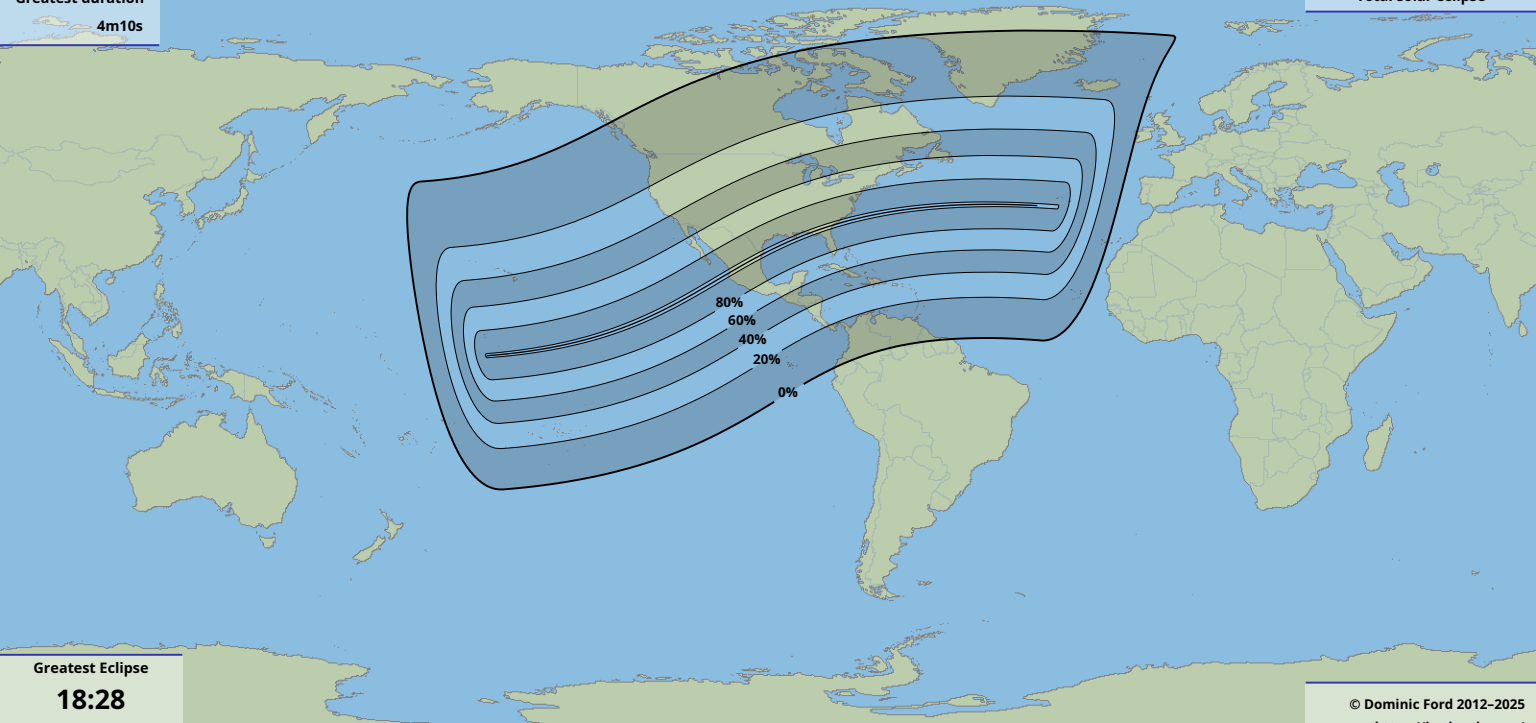

Greatest duration

4m10s

Greatest Eclipse

18:28

30 Mar 2052 UTC