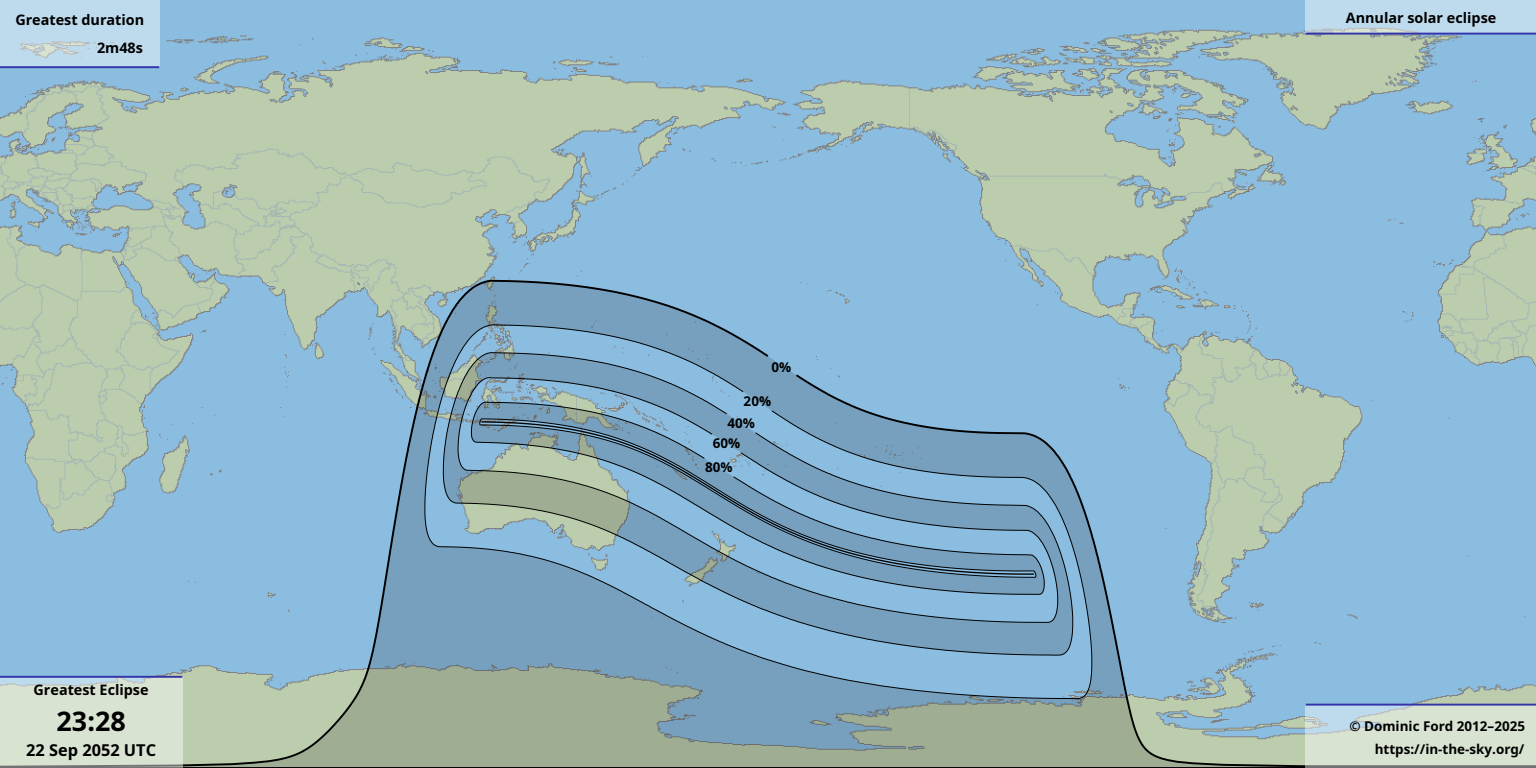

Greatest duration

2m48s

Greatest Eclipse

23:28

22 Sep 2052 UTC