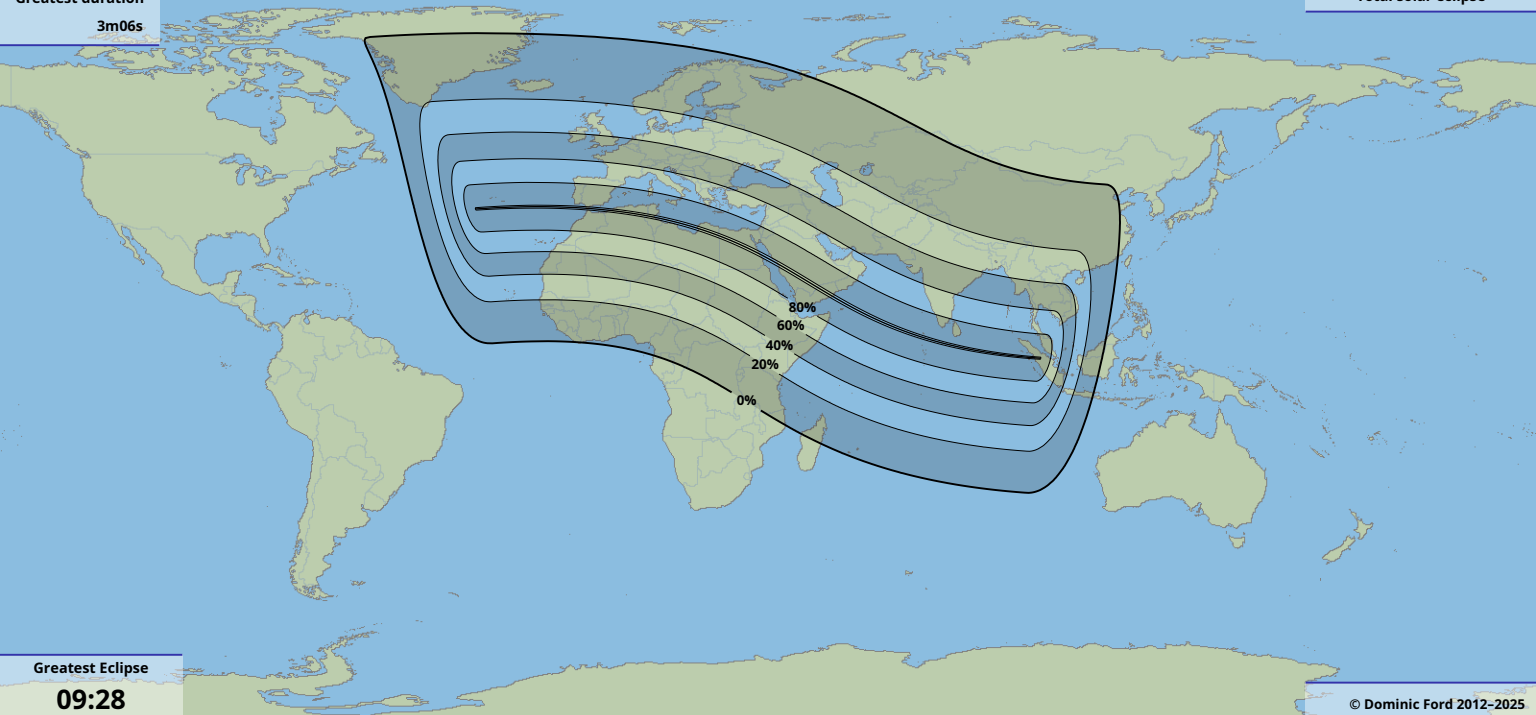

Greatest duration

3m06s

Greatest Eclipse

09:28

12 Sep 2053 UTC