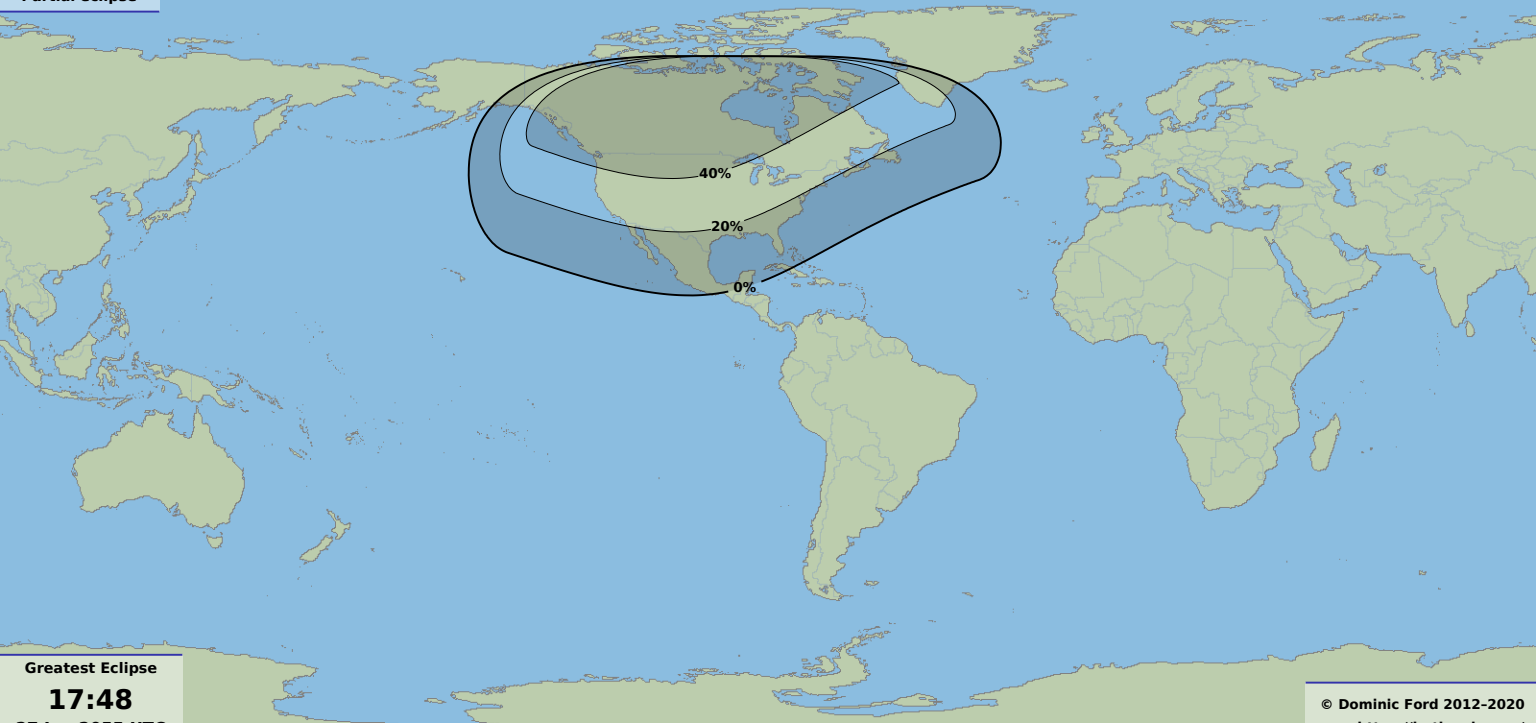

Partial eclipse

Greatest Eclipse

17:48

27 Jan 2055 UTC