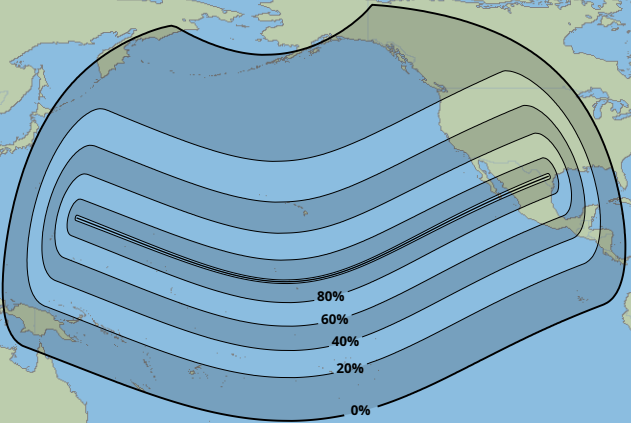

Greatest duration

2m49s

Greatest Eclipse

22:08

16 Jan 2056 UTC