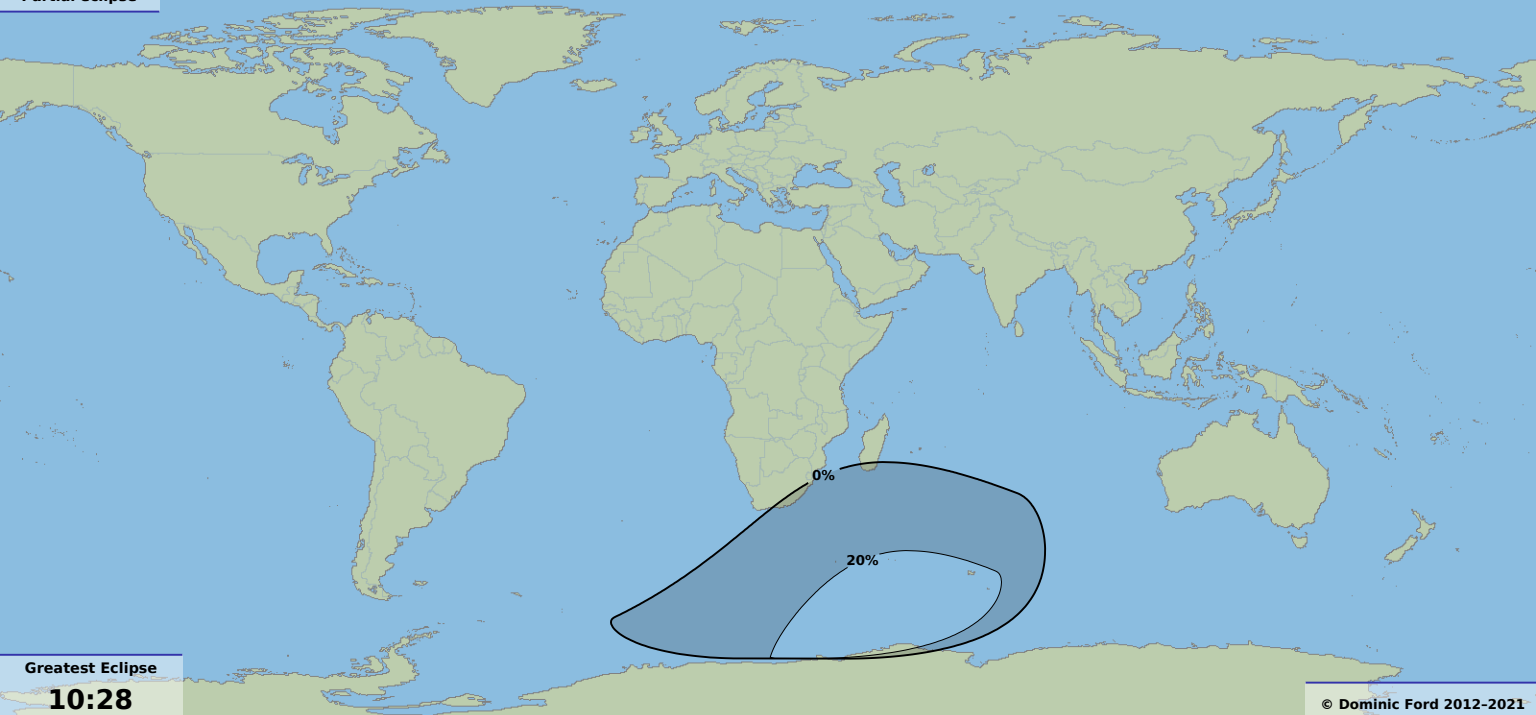

**Partial eclipse**

**Greatest Eclipse**

**10:28**

**22 May 2058 UTC**

© Dominic Ford 2012-2021

<https://in-the-sky.org/>