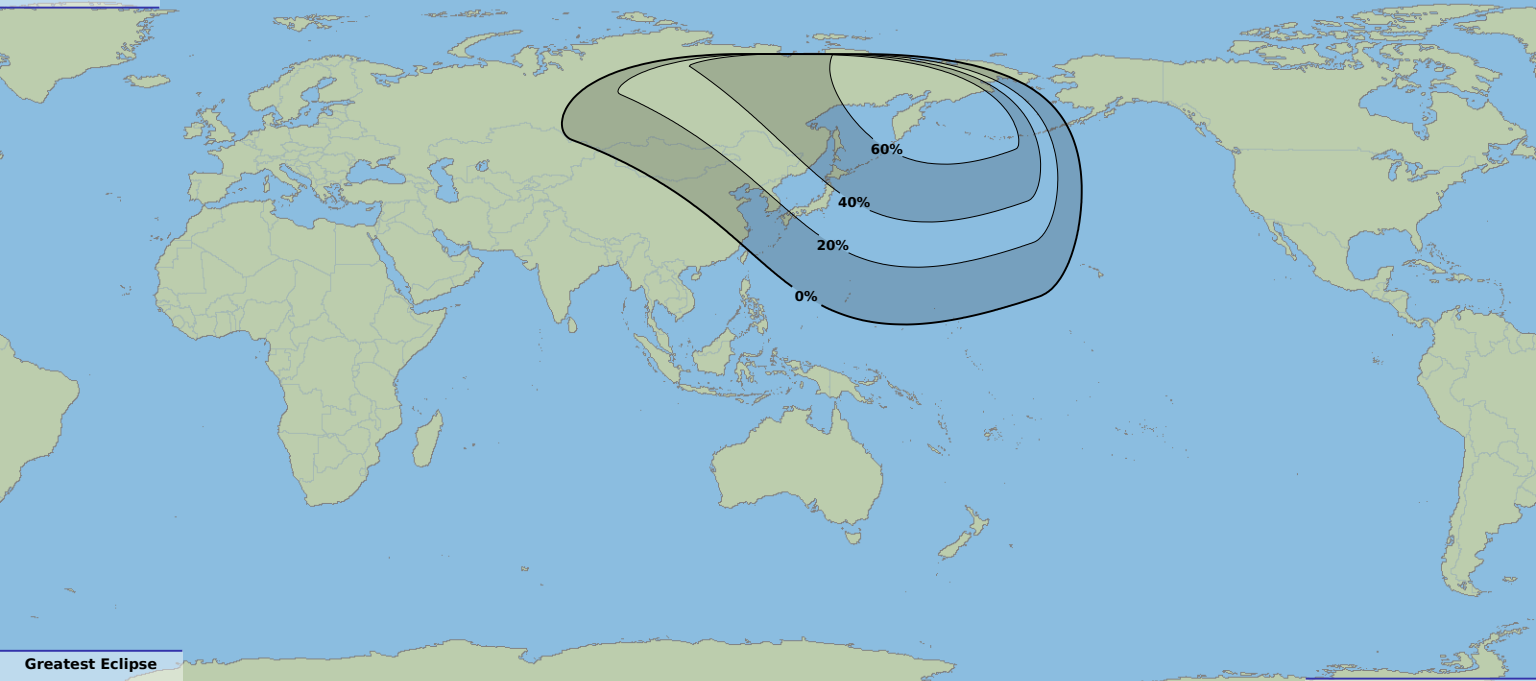

Partial eclipse

Greatest Eclipse

03:18

16 Nov 2058 UTC