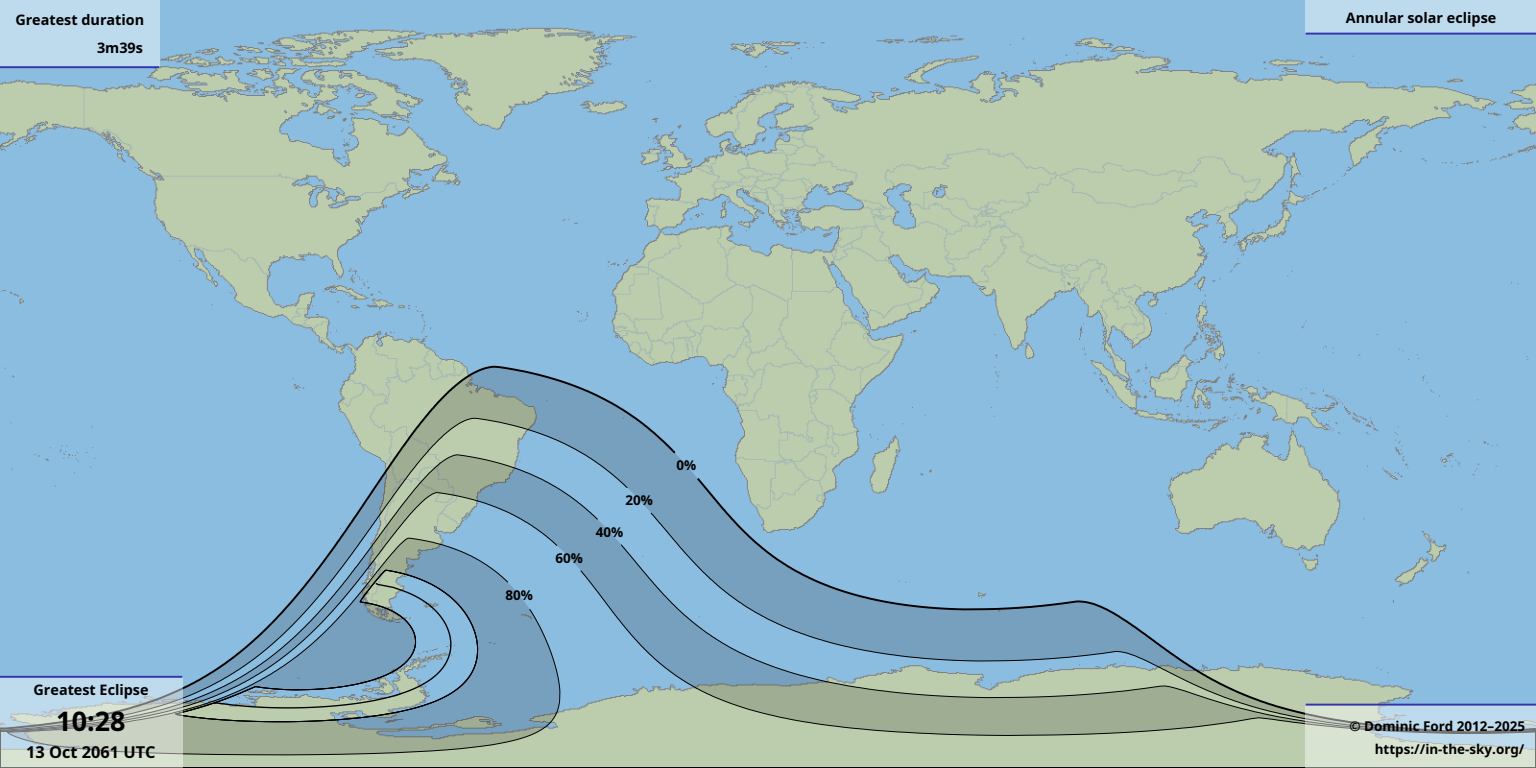

Greatest duration
3m39s

Greatest Eclipse
10:28
13 Oct 2061 UTC