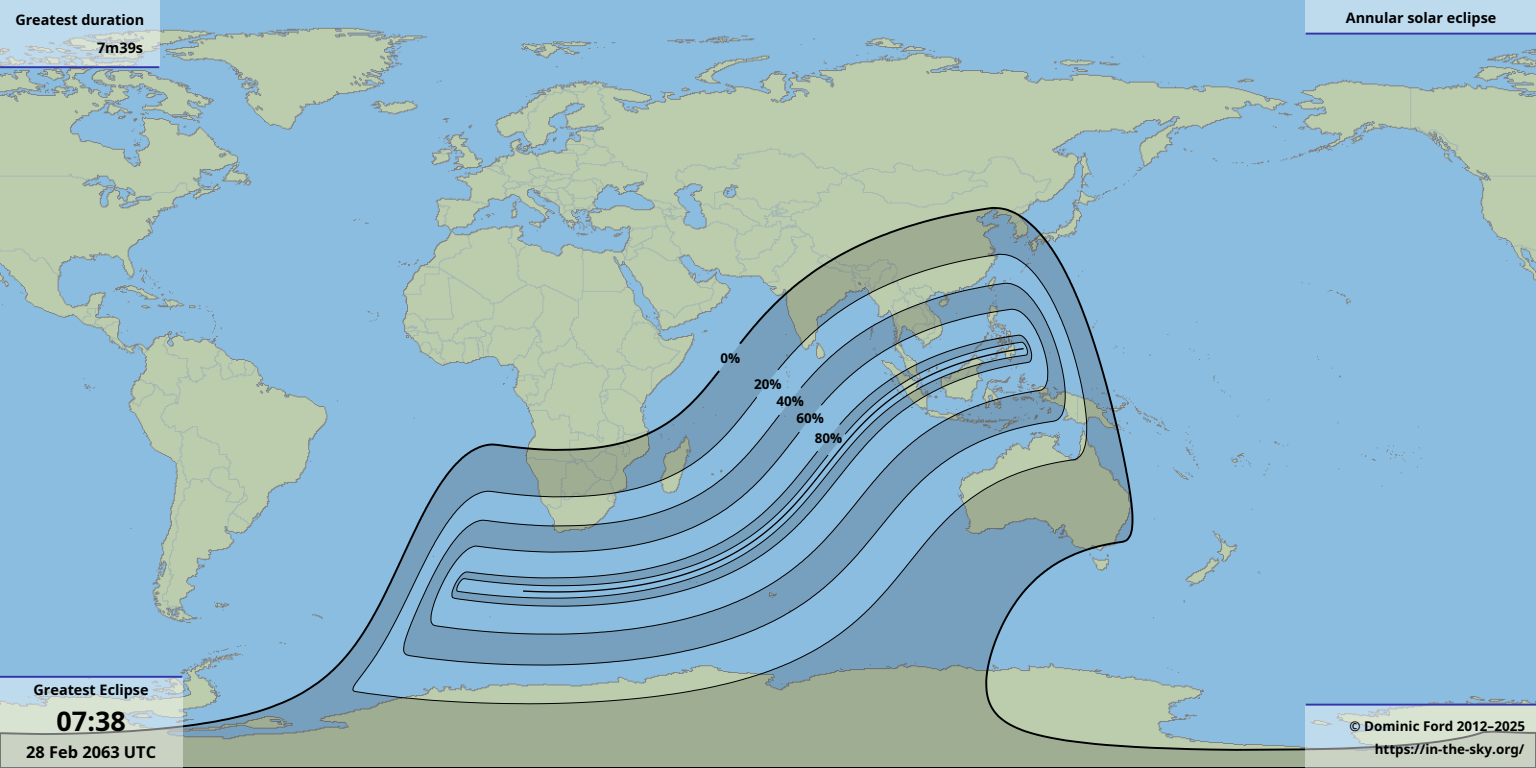

Greatest duration

7m39s

Greatest Eclipse

07:38

28 Feb 2063 UTC