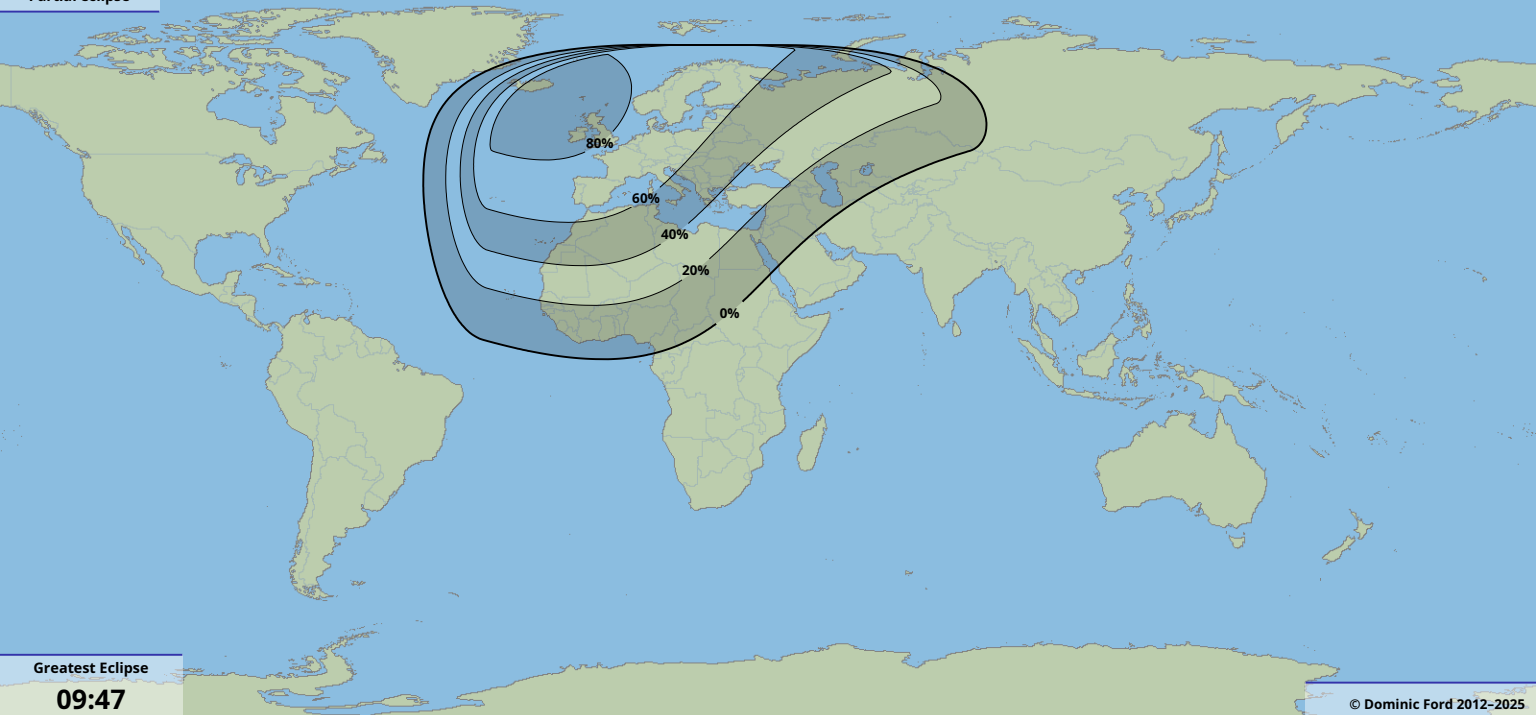

Partial eclipse

Greatest Eclipse

09:47

5 Feb 2065 UTC

© Dominic Ford 2012–2025

<https://in-the-sky.org/>