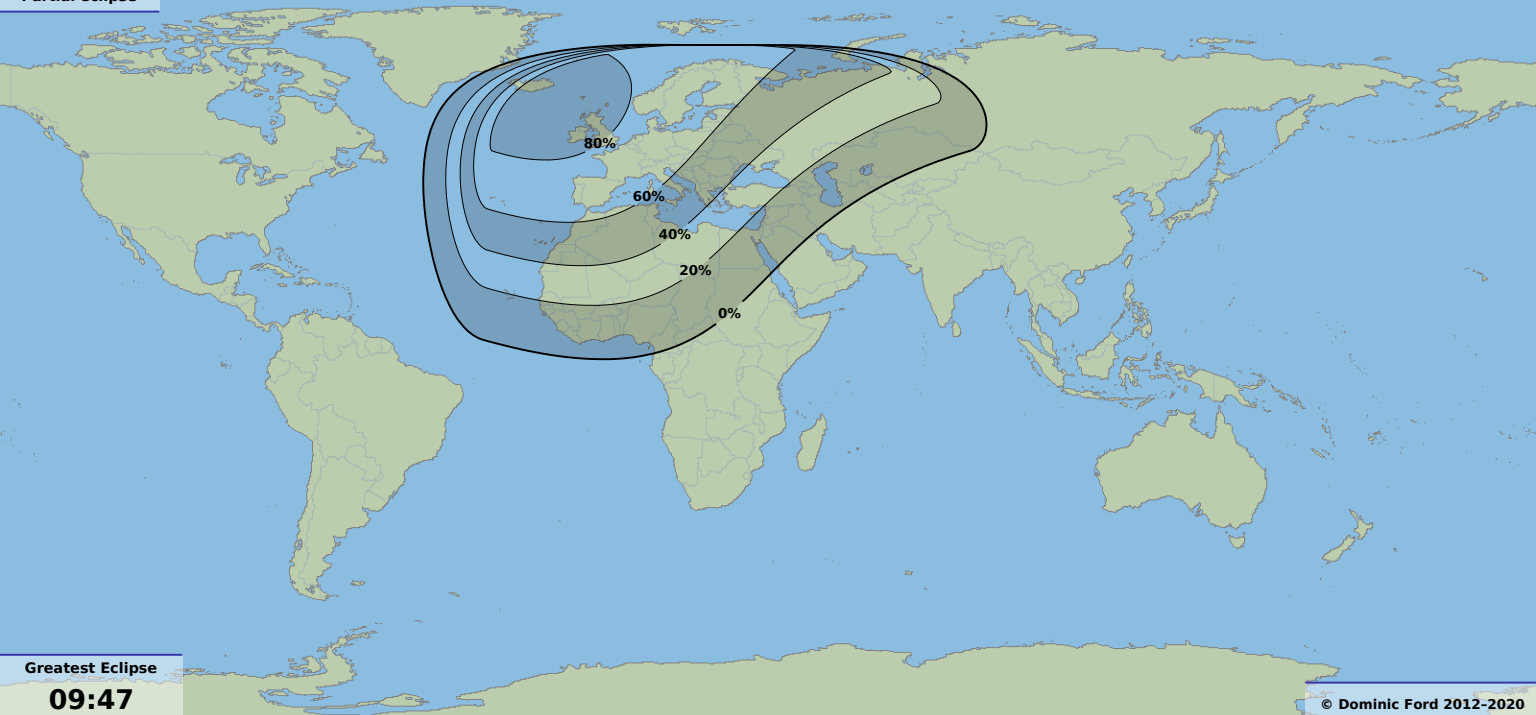

Partial eclipse

Greatest Eclipse

09:47

5 Feb 2065 UTC

© Dominic Ford 2012-2020

<https://in-the-sky.org/>