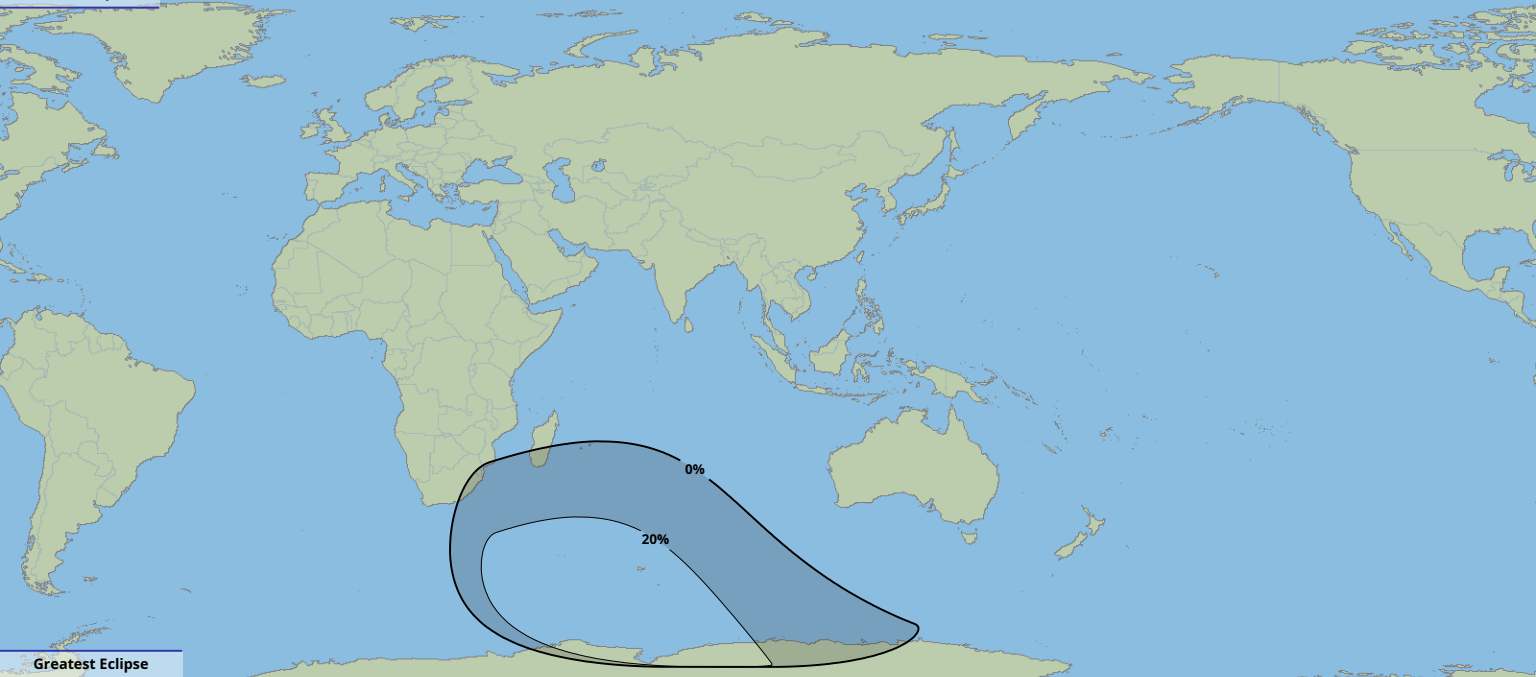

Partial eclipse

Greatest Eclipse

05:27

2 Aug 2065 UTC

© Dominic Ford 2012–2025

<https://in-the-sky.org/>