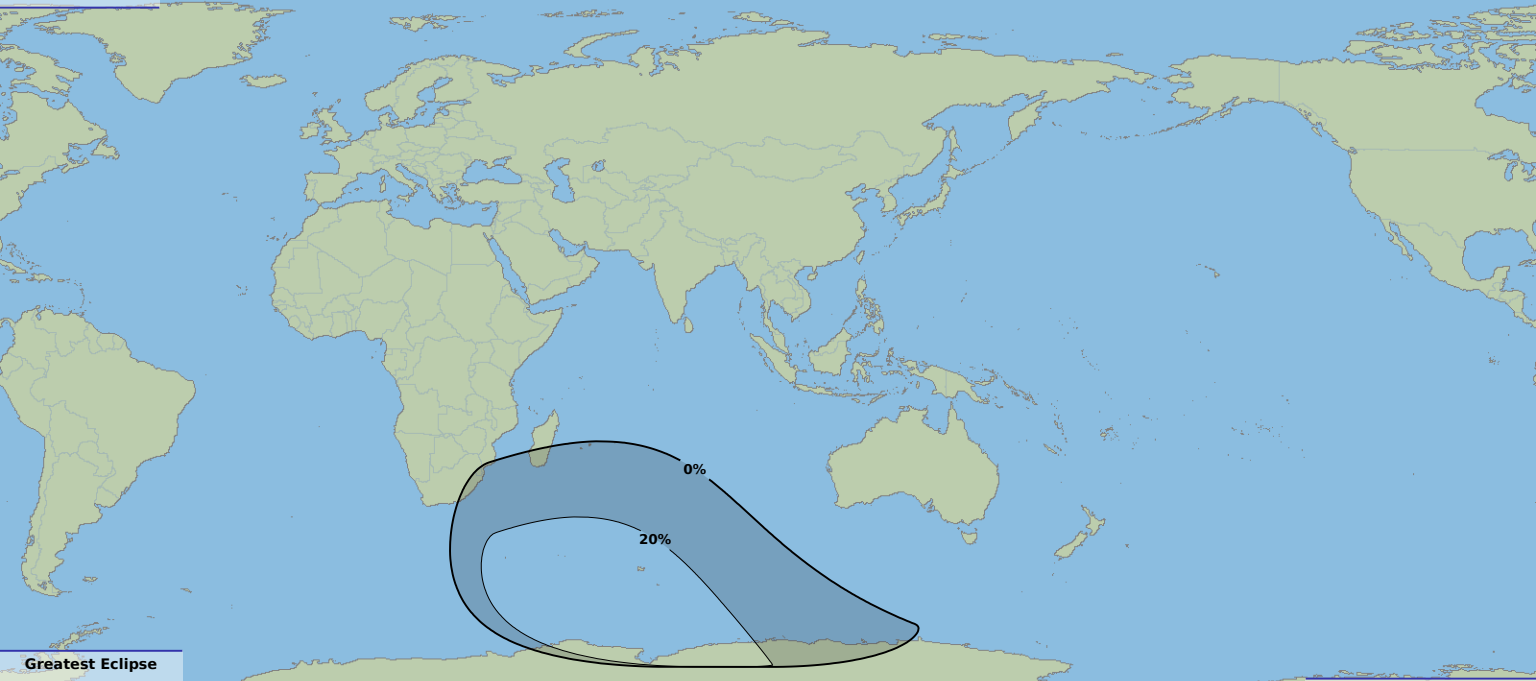

Partial eclipse

Greatest Eclipse

**05:27**

2 Aug 2065 UTC

© Dominic Ford 2012-2020

<https://in-the-sky.org/>