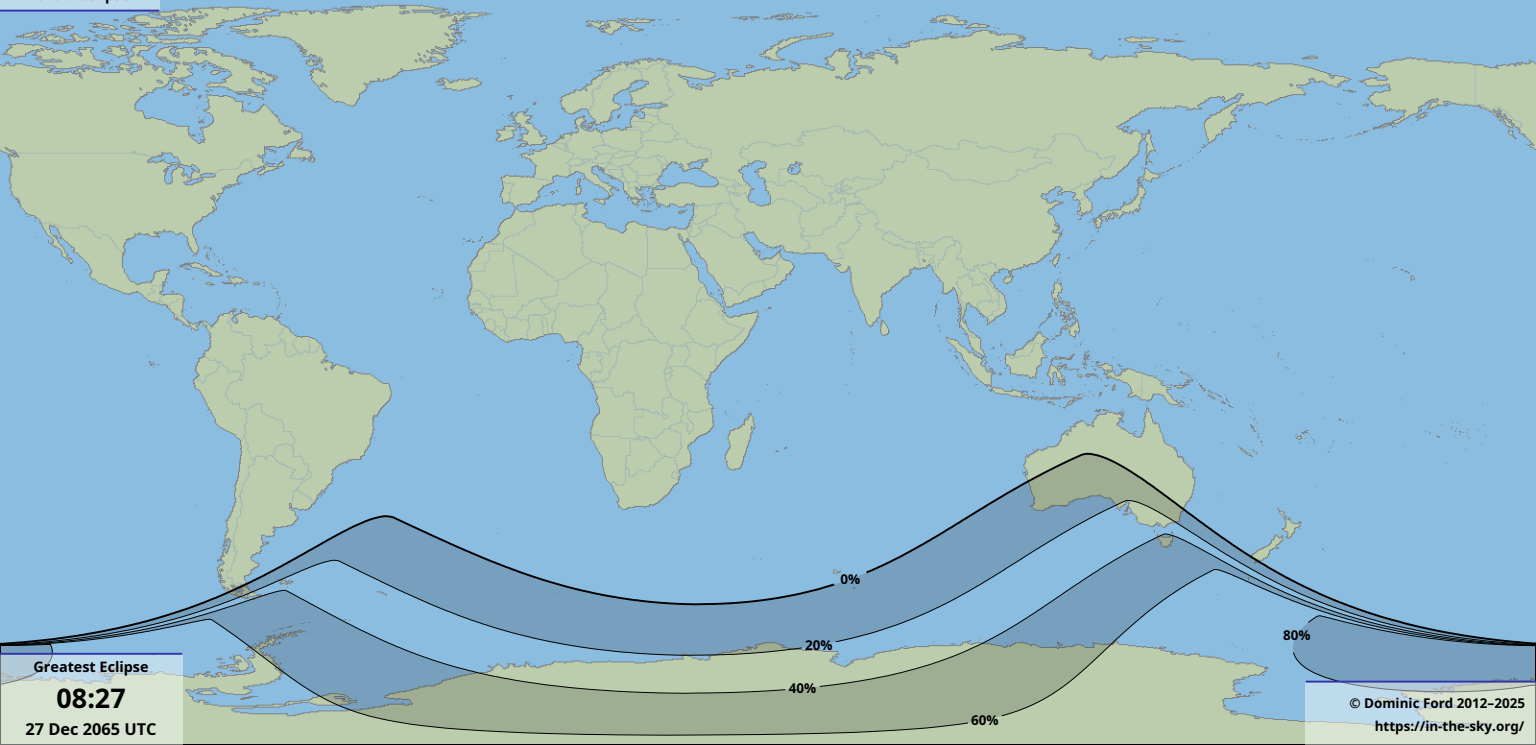

Partial eclipse

Greatest Eclipse

08:27

27 Dec 2065 UTC

© Dominic Ford 2012–2025

<https://in-the-sky.org/>