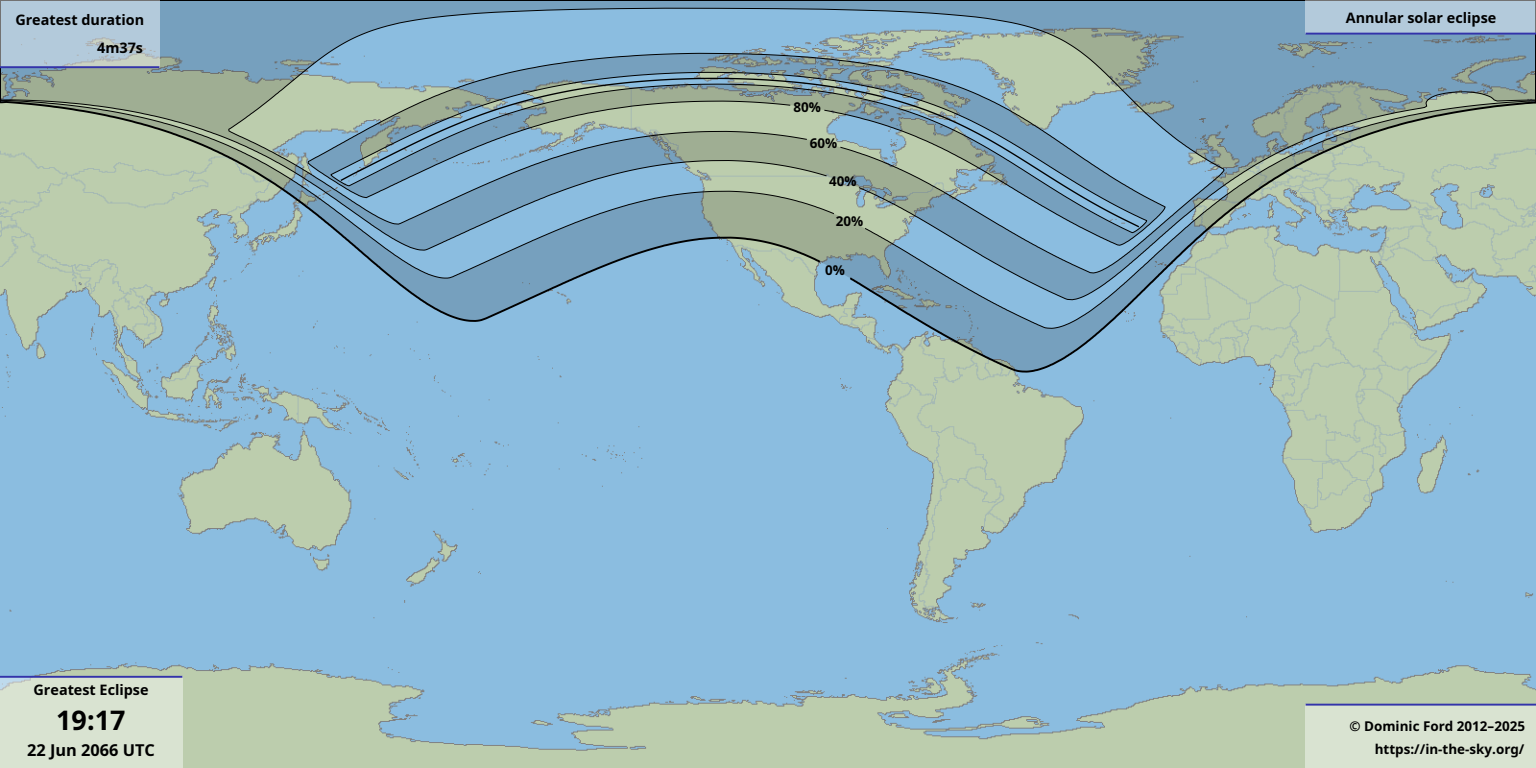

Greatest duration
4m37s

Greatest Eclipse
19:17
22 Jun 2066 UTC