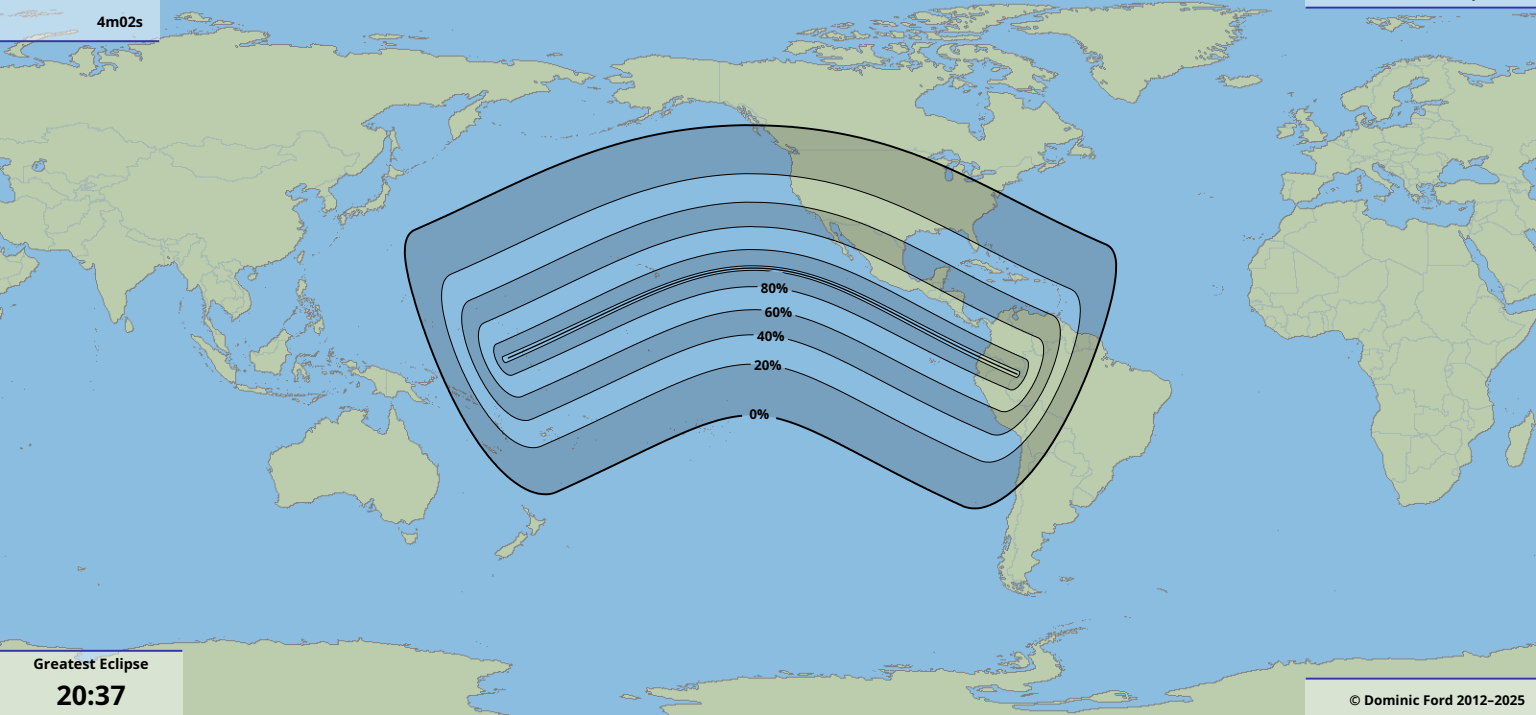

Greatest duration  
4m02s

Greatest Eclipse  
**20:37**  
11 Jun 2067 UTC