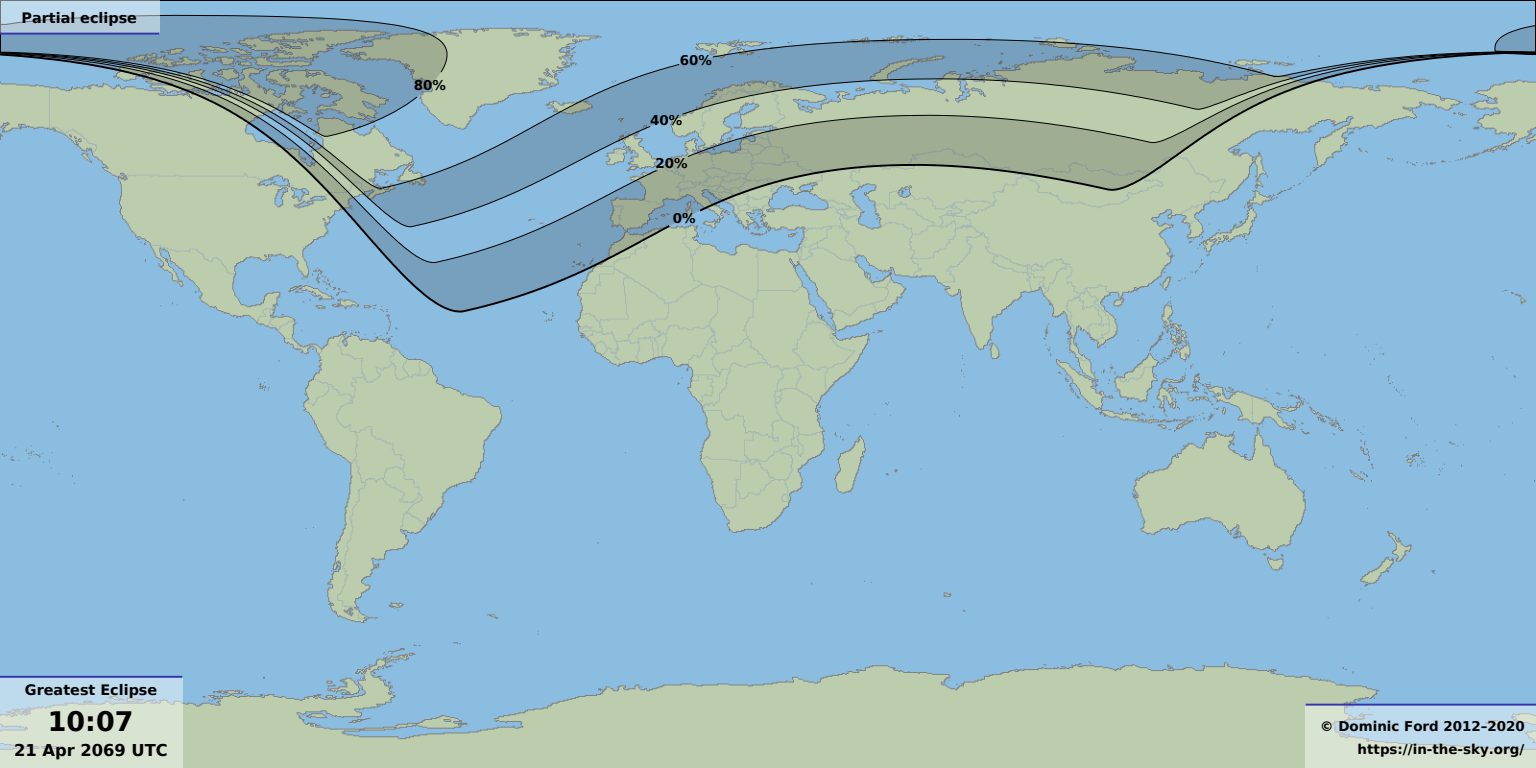

Partial eclipse

Greatest Eclipse

10:07

21 Apr 2069 UTC

© Dominic Ford 2012-2020

<https://in-the-sky.org/>