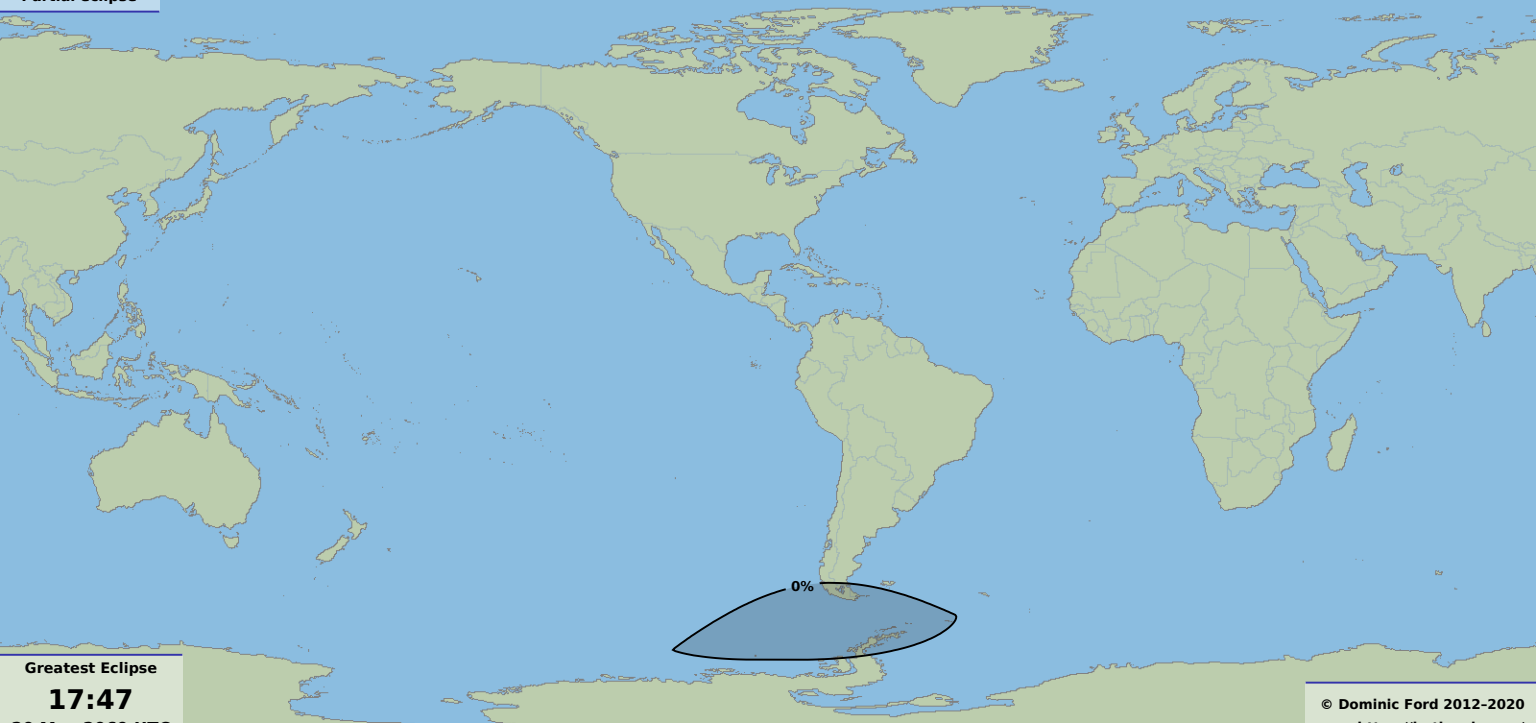

Partial eclipse

Greatest Eclipse

17:47

20 May 2069 UTC