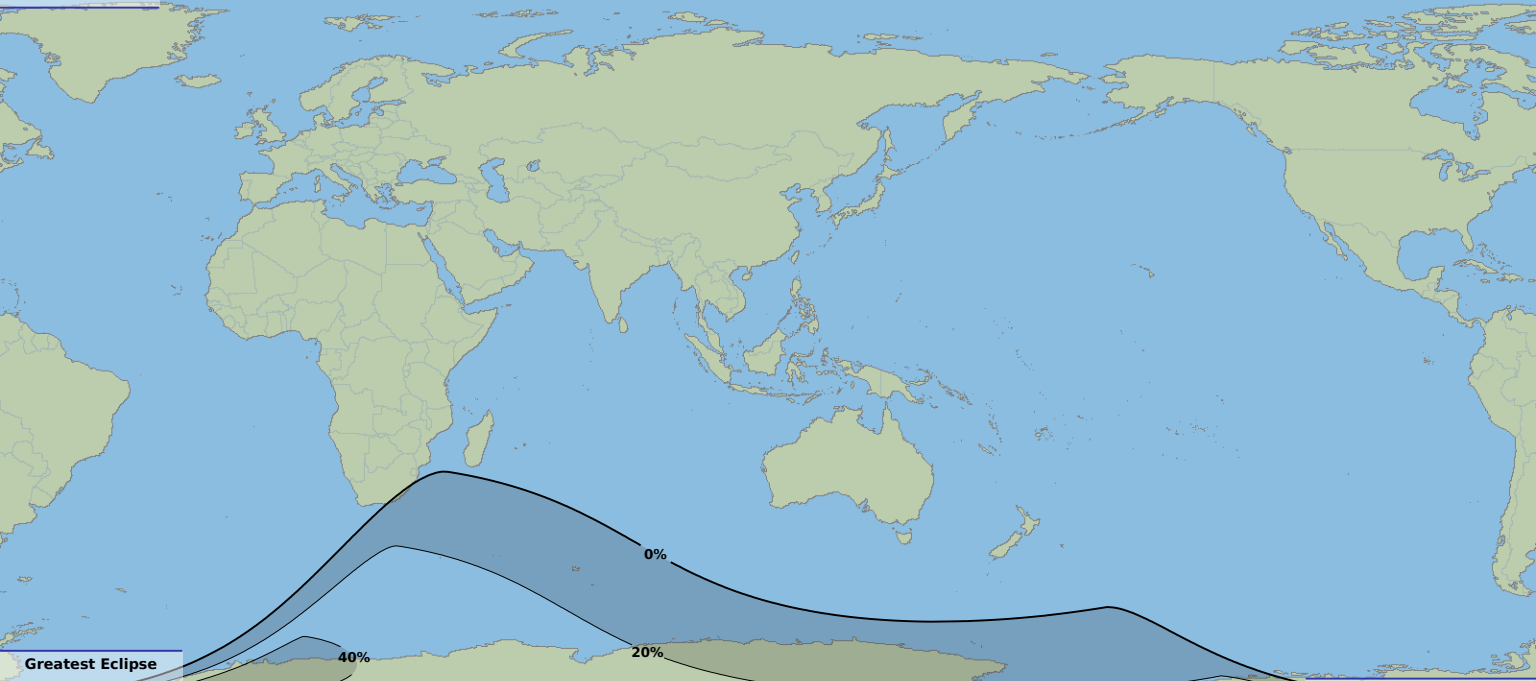

Partial eclipse

Greatest Eclipse

04:07

15 Oct 2069 UTC

40%

20%

0%