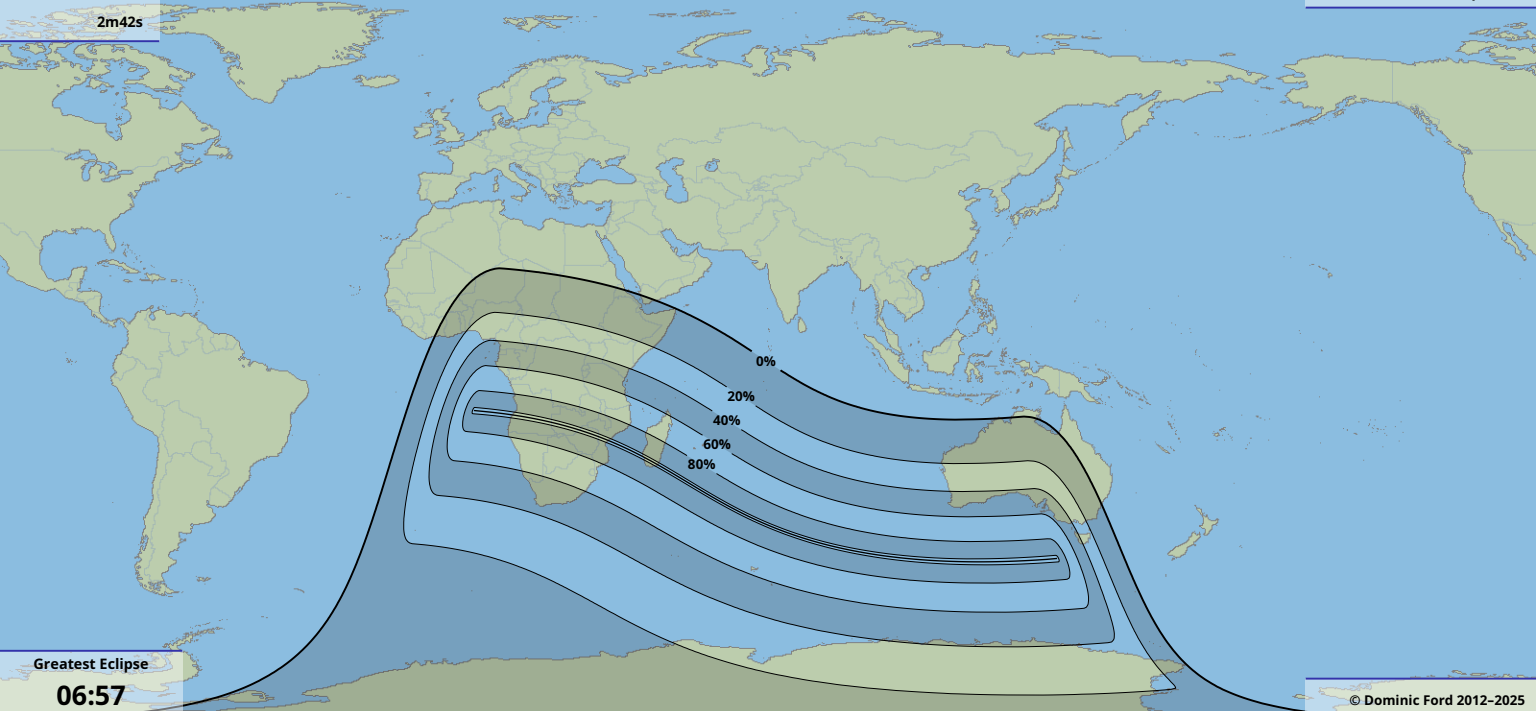

Greatest duration

2m42s

Greatest Eclipse

06:57

4 Oct 2070 UTC