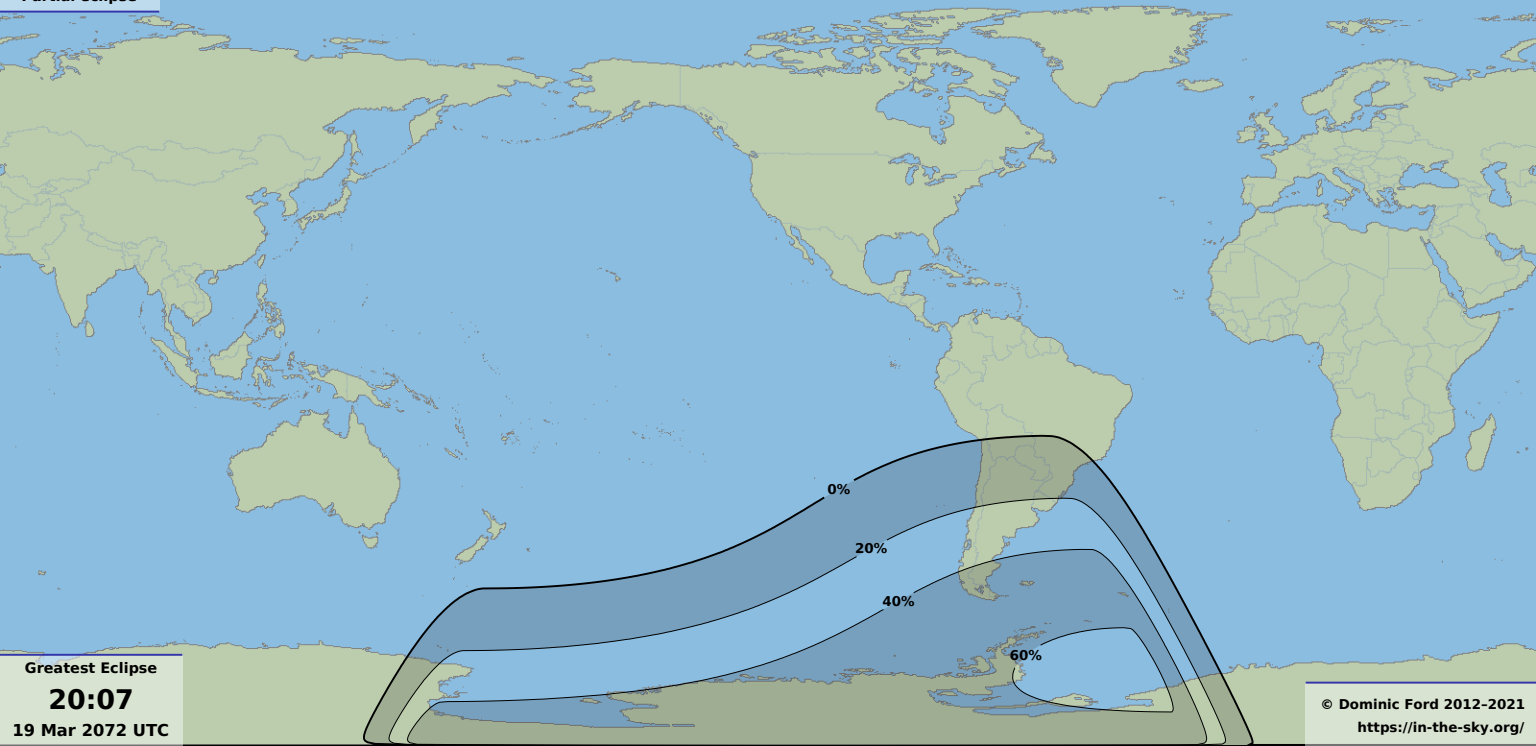

Partial eclipse

Greatest Eclipse
20:07
19 Mar 2072 UTC