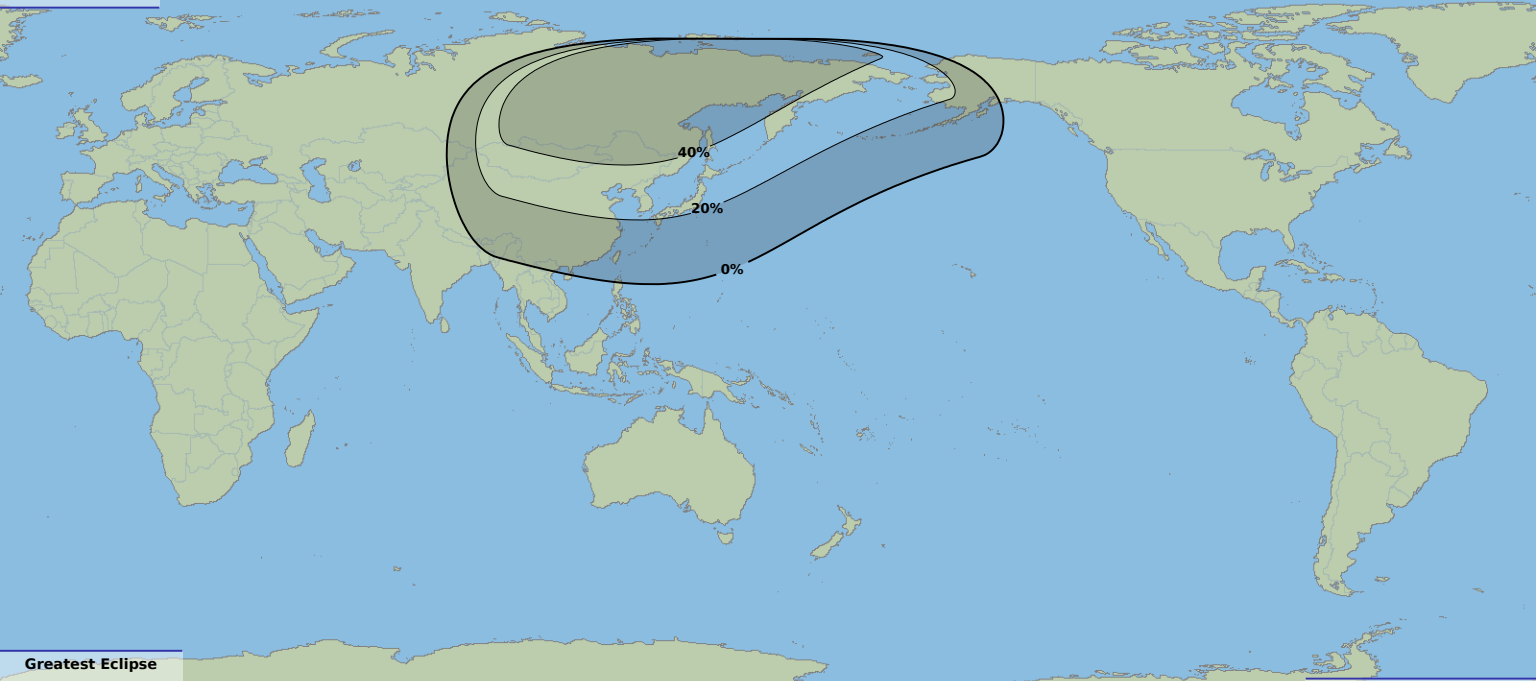

Partial eclipse

Greatest Eclipse

01:47

7 Feb 2023 UTC