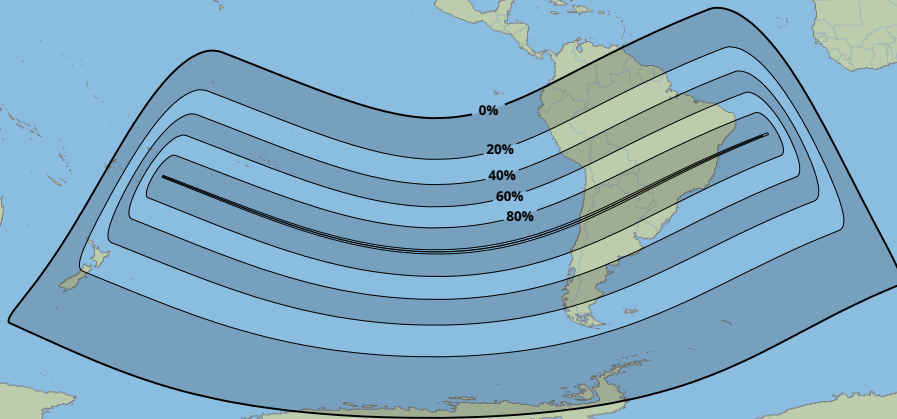

Greatest duration

2m43s

Greatest Eclipse

18:27

16 Jan 2075 UTC