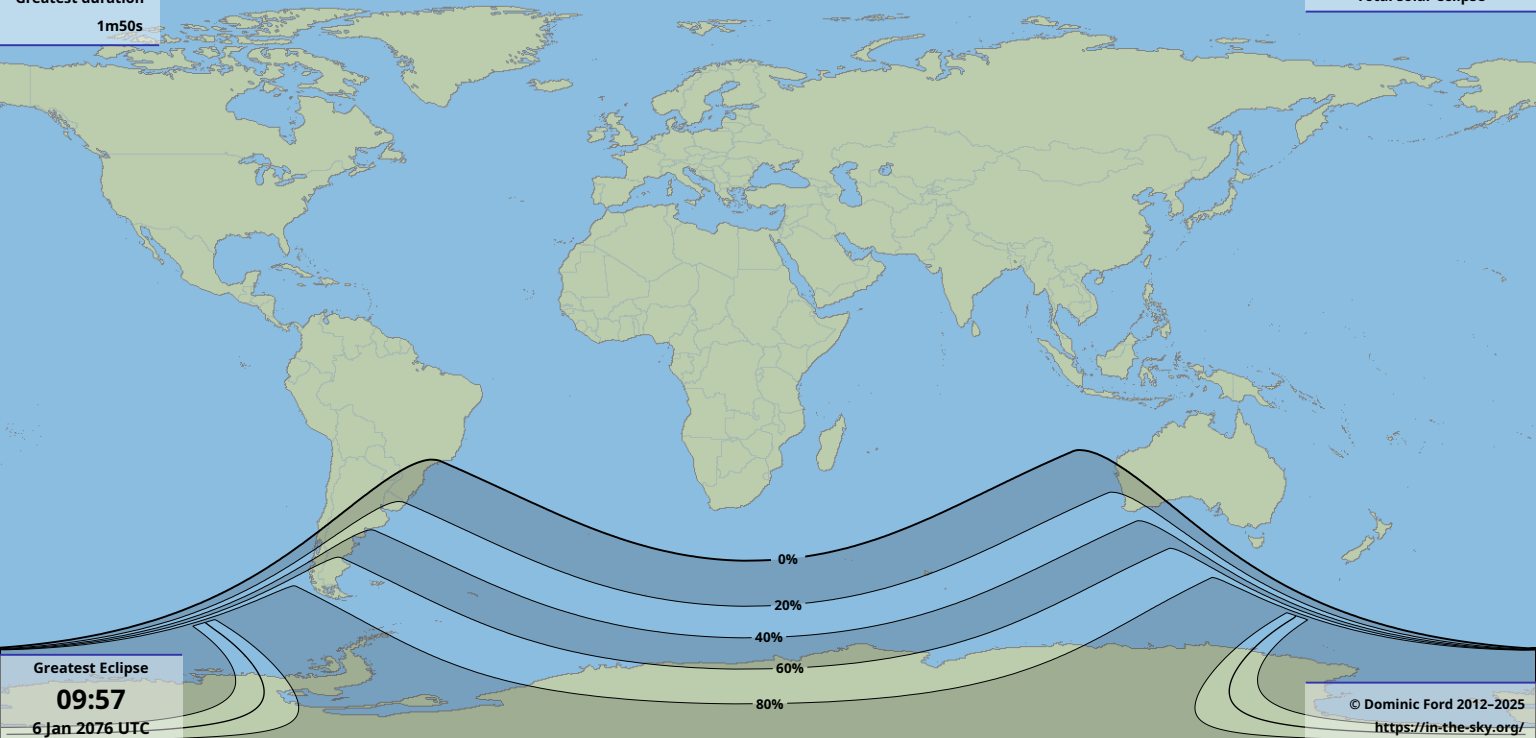

Greatest duration

1m50s

Greatest Eclipse

09:57

6 Jan 2026 UTC