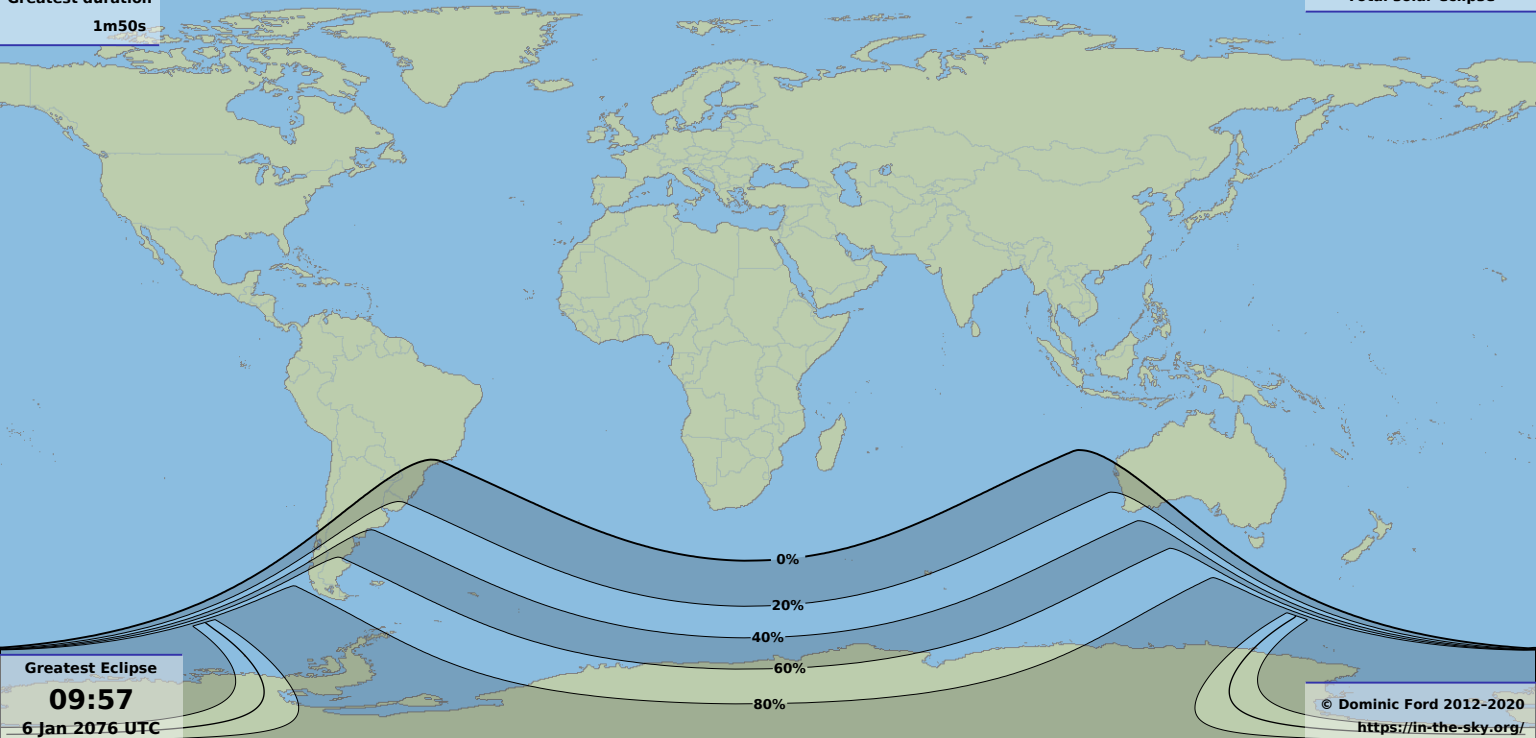

Greatest duration

1m50s

Total solar eclipse

Greatest Eclipse

09:57

6 Jan 2026 UTC

0%

20%

40%

60%

80%

© Dominic Ford 2012-2020

<https://in-the-sky.org/>