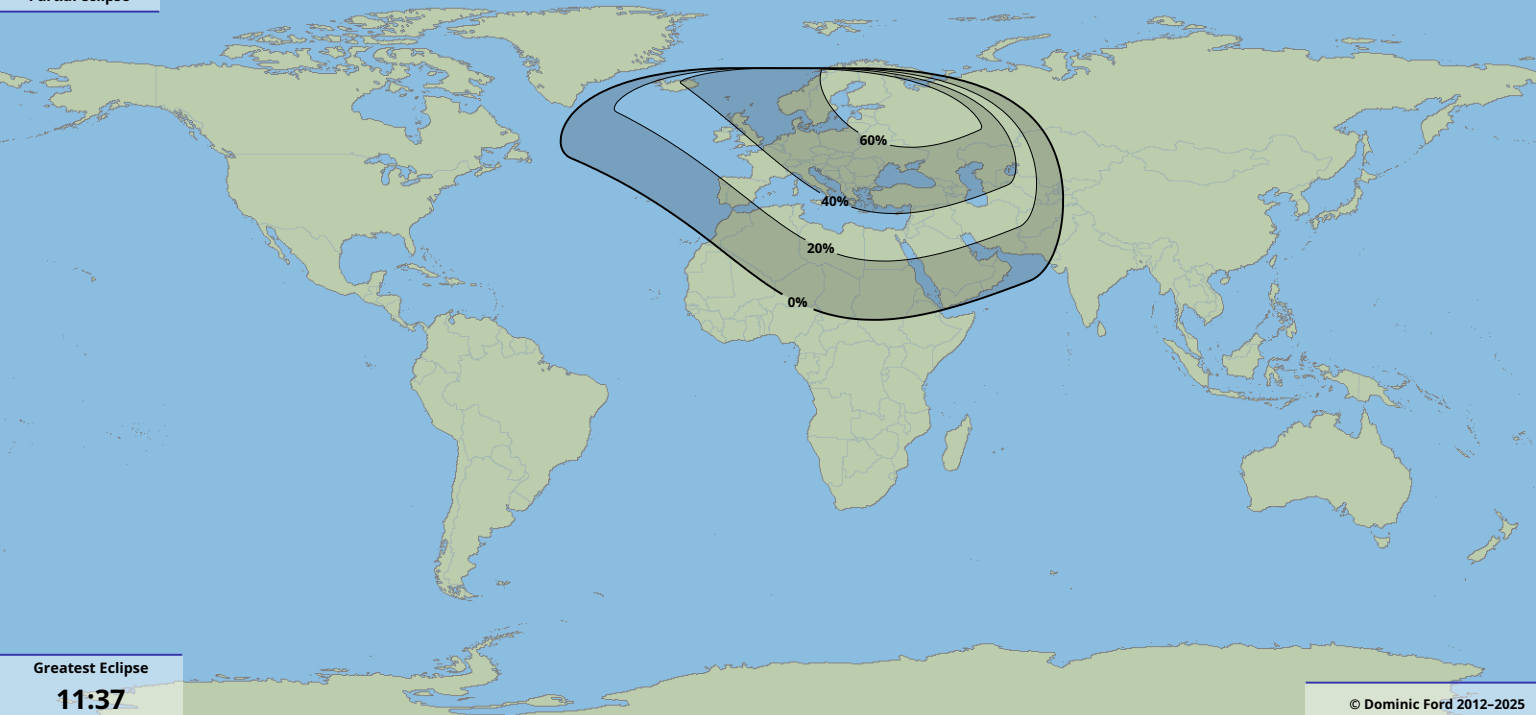

Partial eclipse

Greatest Eclipse

11:37

26 Nov 2076 UTC

© Dominic Ford 2012–2025

<https://in-the-sky.org/>