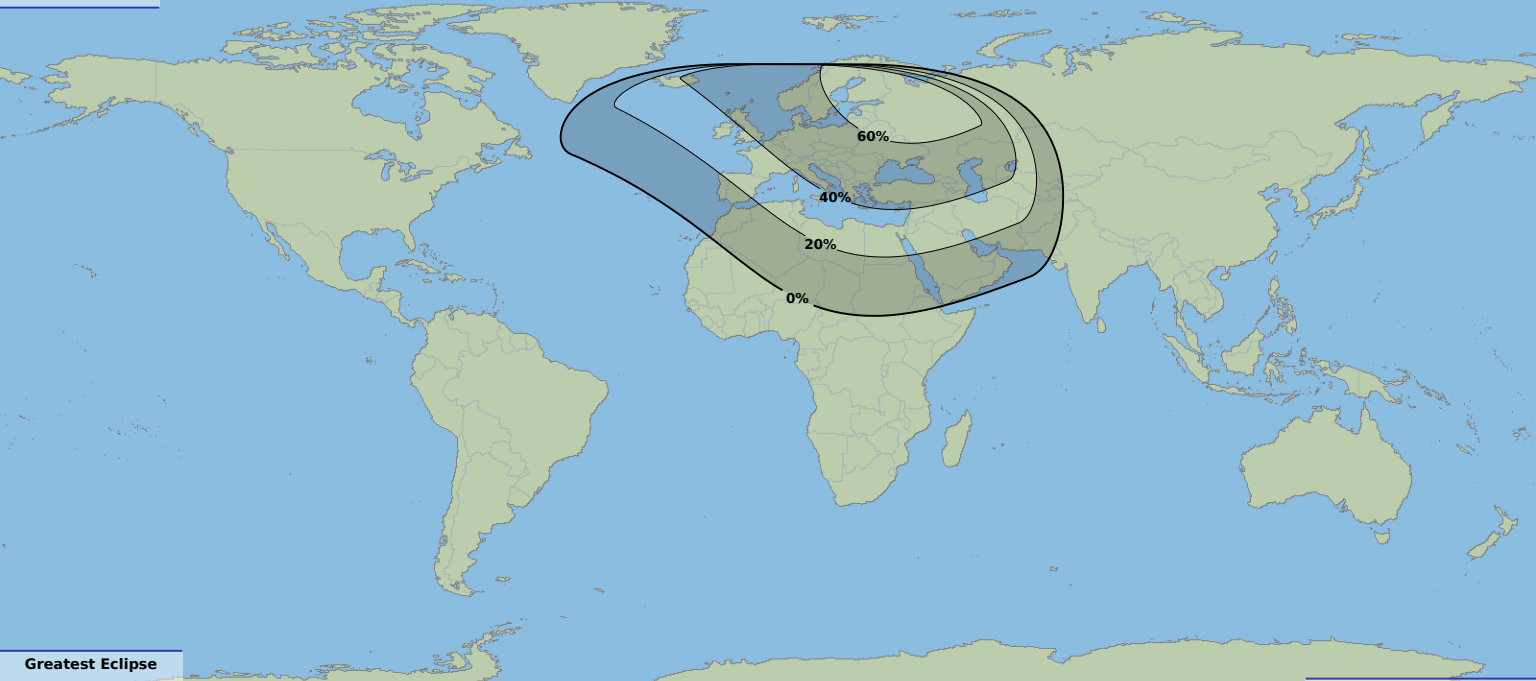

Partial eclipse

Greatest Eclipse

11:37

26 Nov 2076 UTC