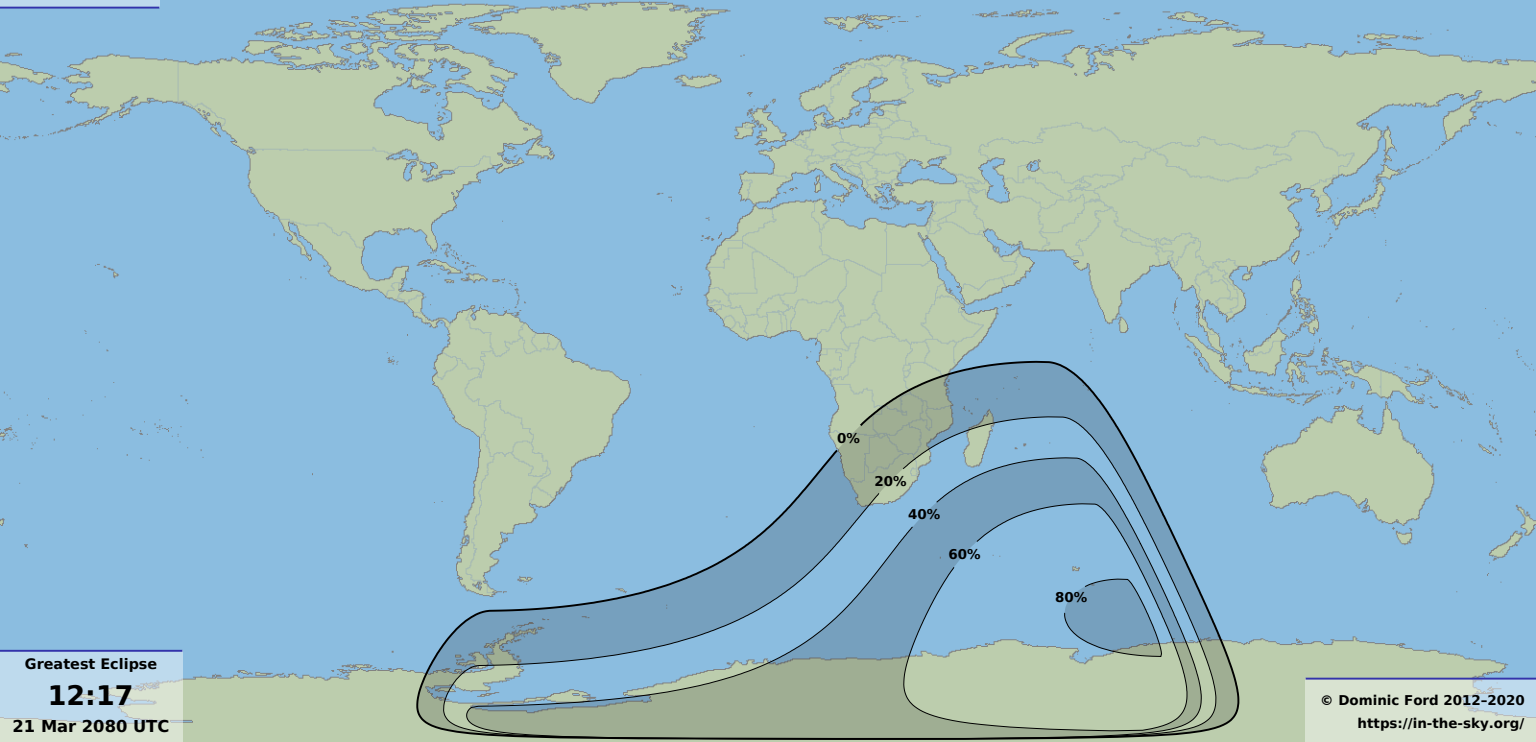

Partial eclipse

0%

20%

40%

60%

80%

Greatest Eclipse

12:17

21 Mar 2080 UTC

© Dominic Ford 2012-2020

<https://in-the-sky.org/>