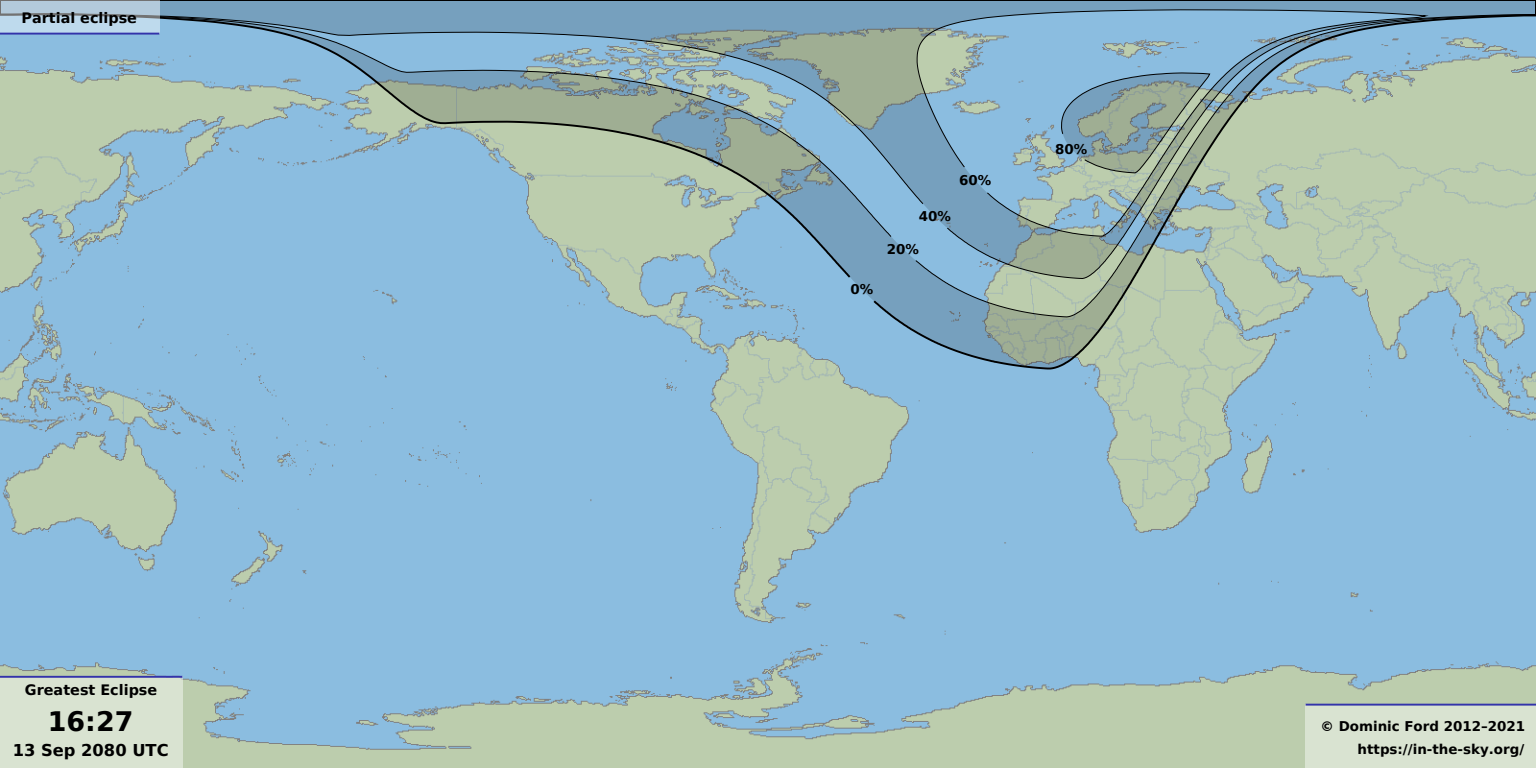

Partial eclipse

Greatest Eclipse

16:27

13 Sep 2080 UTC

© Dominic Ford 2012-2021

<https://in-the-sky.org/>