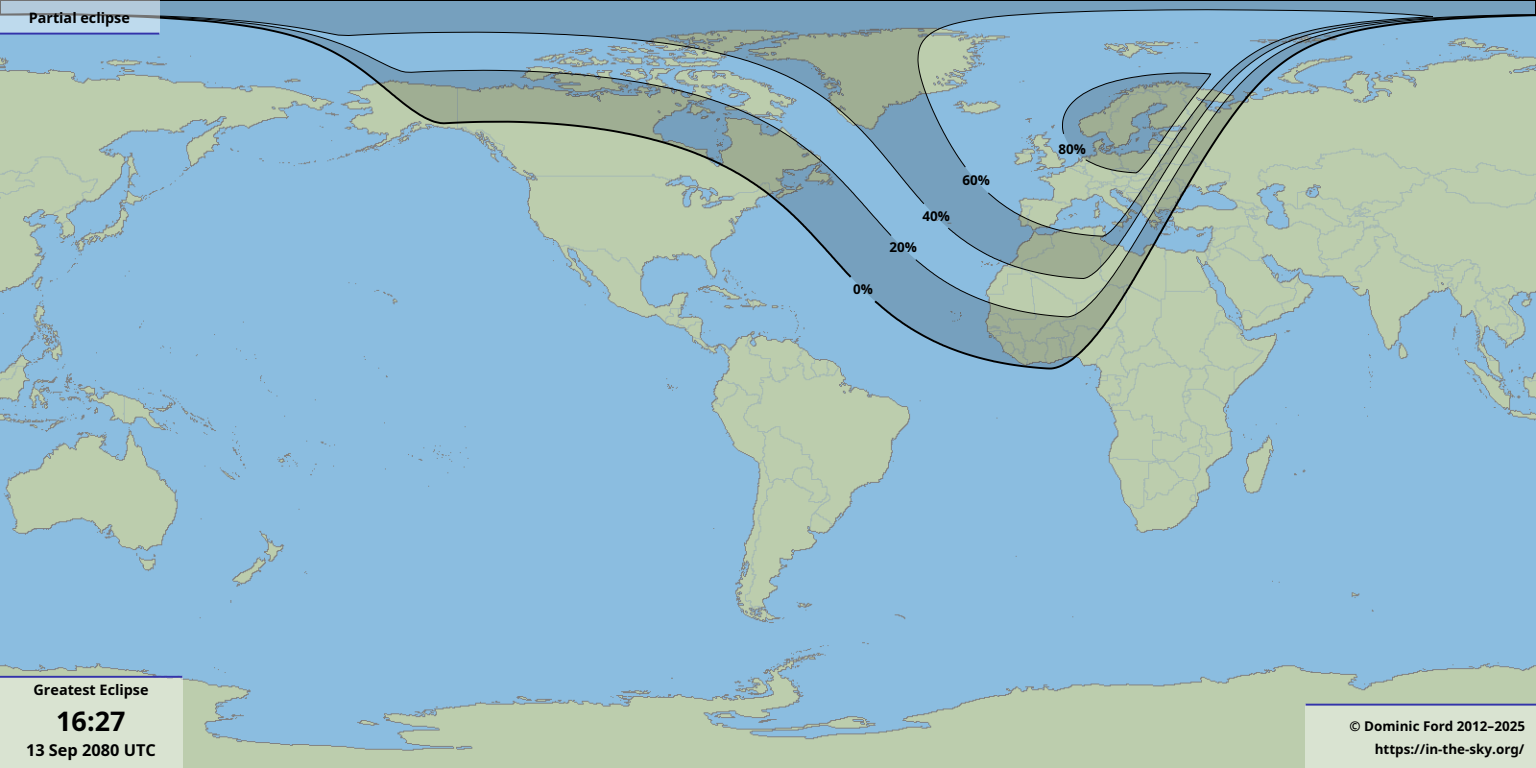

Partial eclipse

Greatest Eclipse

16:27

13 Sep 2080 UTC

© Dominic Ford 2012–2025

<https://in-the-sky.org/>