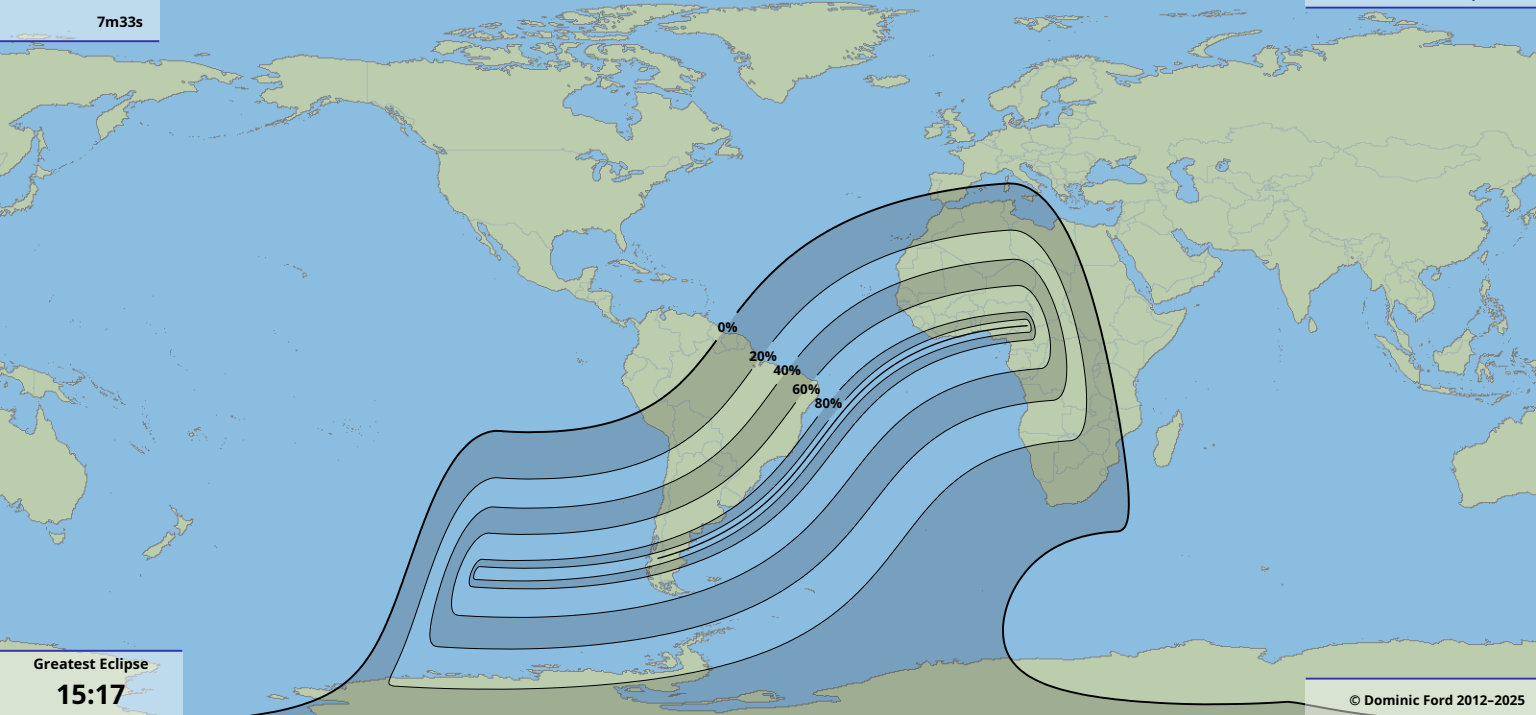

Greatest duration  
7m33s

Greatest Eclipse  
15:17  
10 Mar 2081 UTC